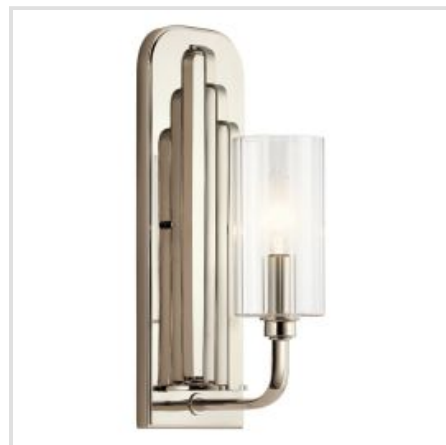

# KICHLER | KIMROSE

The Kimrose collection is an Art Deco masterpiece. Its geometric shapes take center stage in a gorgeous Brushed Natural Brass finish. The shades are clear fluted glass, meaning they're ribbed gently with vertical grooves to produce a subtle lighting effect. For lighting without the effect, simply remove the shades.

**BRAND**

Kichler

**GUARANTEE**

General 2 Year  
Guarantee

**QN-KIMROSE-MP-BNB**

Kimrose 1 Light Mini Pendant - Brushed Natural Brass

**QN-KIMROSE-MP-PN**

Kimrose 1 Light Mini Pendant - Polished Nickel

**QN-KIMROSE1-PN**

Kimrose 1 Light Wall Light - Polished Nickel

**QN-KIMROSE10-BNB**

Kimrose 10 Light Linear Chandelier - Brushed Natural Brass

**QN-KIMROSE10-PN**

Kimrose 10 Light Linear Chandelier - Polished Nickel

**QN-KIMROSE6-PN**

Kimrose 6 Light Chandelier - Polished Nickel