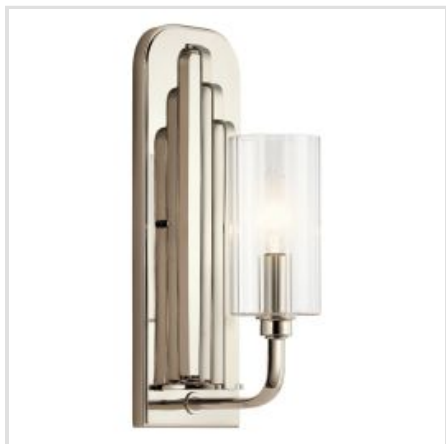

KICHLER | KIMROSE

The Kimrose collection is an Art Deco masterpiece. Its geometric shapes take center stage in a gorgeous Polished Nickel finish. The shades are clear fluted glass, meaning they're ribbed gently with vertical grooves to produce a subtle lighting effect. For lighting without the effect, simply remove the shades.

BRAND

Kichler

GUARANTEE

General 2 Year
Guarantee

QN-KIMROSE-MP-BNB

Kimrose 1 Light Mini Pendant - Brushed Natural Brass

QN-KIMROSE-MP-PN

Kimrose 1 Light Mini Pendant - Polished Nickel

QN-KIMROSE1-BNB

Kimrose 1 Light Wall Light - Brushed Natural Brass

QN-KIMROSE1-PN

Kimrose 1 Light Wall Light - Polished Nickel

QN-KIMROSE10-BNB

Kimrose 10 Light Linear Chandelier - Brushed Natural Brass

QN-KIMROSE3-BNB

Kimrose 3 Light Chandelier - Brushed Natural Brass

QN-KIMROSE3-PN

Kimrose 3 Light Chandelier - Polished Nickel

QN-KIMROSE6-BNB

Kimrose 6 Light Chandelier - Brushed Natural Brass

QN-KIMROSE6-PN

Kimrose 6 Light Chandelier - Polished Nickel