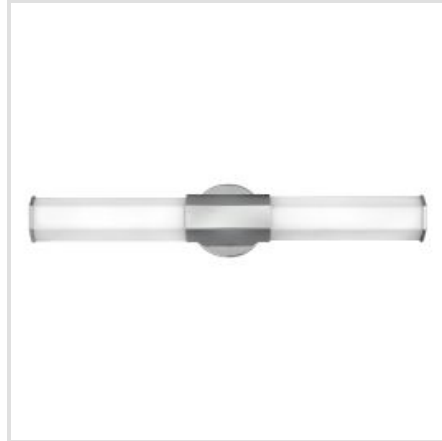

HINKLEY | FACET

For a profile that is unpretentious, yet unforgettable, view all the sides of Facet. Interesting angles combine with a bold center bracelet to create the edgy and contemporary look. Hexagonal etched glass is showcased by a Matte Black center and end caps of the same shape, while the Invisi mount system remains unseen to simply highlight the superior style. Fitted with an integral LED module and crafted to IP44 spec, this head-turner is a great fit for bathroom use too.

BRAND

Hinkley

GUARANTEE

General 2 Year
Guarantee

QN-FACET-LED2-HB-BATH

Facet Dual LED Wall Light - Heritage Brass

QN-FACET-LED2-PC-BATH

Facet Dual LED Wall Light - Polished Chrome

QN-FACET-LED3-BK-BATH

Facet Large LED Wall Light - Black

QN-FACET-LED3-HB-BATH

Facet Large LED Wall Light - Heritage Brass

QN-FACET-LED1-HB-BATH

Facet Single LED Wall Light - Heritage Brass

QN-FACET-LED1-BK-BATH

Facet Single LED Wall Light - Matte Black

QN-FACET-LED1-PC-BATH

Facet Single LED Wall Light - Polished
Chrome