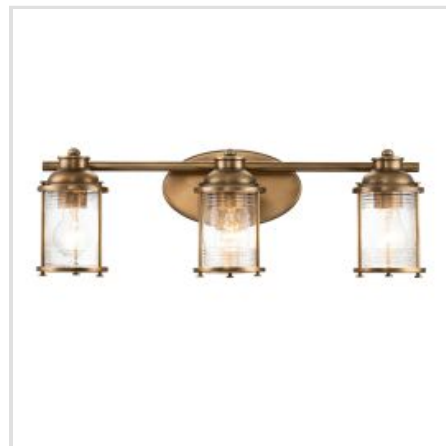

# KICHLER | ASHLAND BAY

Ashland Bay offers a memorable nautical feel. For a vintage inspired look, the Natural Brass finish accentuates the beautiful clear seeded glass. Made to IP44 spec, this range is a great fit for bathroom use, and for an added ambiance, nothing compares to Ashland Bay.

**BRAND**

Kichler

**GUARANTEE**

General 2 Year  
Guarantee

**QN-ASHLANDBAY1-NBR-BATH**

Ashland Bay 1 Light Wall Light - Natural Brass

**QN-ASHLANDBAY1-PC-BATH**

Ashland Bay 1 Light Wall Light - Polished Chrome

**QN-ASHLANDBAY-F-PC-BATH**

Ashland Bay 2 Light Flush - Polished Chrome

**QN-ASHLANDBAY2-NBR-BATH**

Ashland Bay 2 Light Wall Light - Natural Brass

**QN-ASHLANDBAY2-PC-BATH**

Ashland Bay 2 Light Wall Light - Polished Chrome

**QN-ASHLANDBAY4-PC-BATH**

Ashland Bay 4 Light Wall Light -  
Polished Chrome