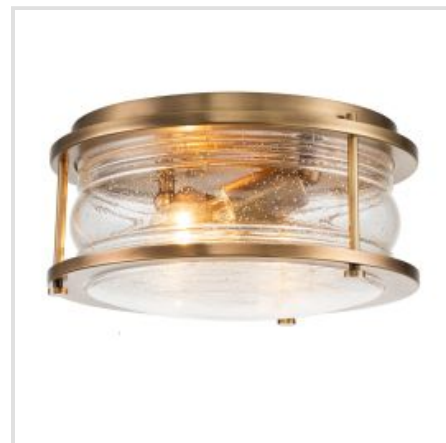

KICHLER | ASHLAND BAY

Ashland Bay offers a memorable nautical feel. For a vintage inspired look, the Polished Chrome finish accentuates the beautiful clear seeded glass. Made to IP44 spec, this range is a great fit for bathroom use, and for an added ambiance, nothing compares to Ashland Bay.

BRAND

Kichler

GUARANTEE

General 2 Year
Guarantee

QN-ASHLANDBAY1-NBR-BATH

Ashland Bay 1 Light Wall Light - Natural Brass

QN-ASHLANDBAY1-PC-BATH

Ashland Bay 1 Light Wall Light - Polished Chrome

QN-ASHLANDBAY-F-NBR-BATH

Ashland Bay 2 Light Flush - Natural Brass

QN-ASHLANDBAY-F-PC-BATH

Ashland Bay 2 Light Flush - Polished Chrome

QN-ASHLANDBAY2-NBR-BATH

Ashland Bay 2 Light Wall Light - Natural Brass

QN-ASHLANDBAY2-PC-BATH

Ashland Bay 2 Light Wall Light - Polished Chrome

QN-ASHLANDBAY3-NBR-BATH

Ashland Bay 3 Light Wall Light - Natural Brass

QN-ASHLANDBAY3-PC-BATH

Ashland Bay 3 Light Wall Light - Polished Chrome