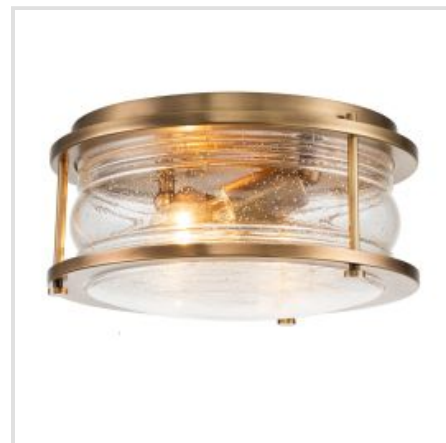

KICHLER | ASHLAND BAY

Ashland Bay offers a memorable nautical feel. For a vintage inspired look, the Natural Brass finish accentuates the beautiful clear seeded glass. Made to IP44 spec, this range is a great fit for bathroom use, and for an added ambiance, nothing compares to Ashland Bay.

BRAND

Kichler

GUARANTEE

General 2 Year
Guarantee

QN-ASHLANDBAY1-NBR-BATH

Ashland Bay 1 Light Wall Light - Natural Brass

QN-ASHLANDBAY1-PC-BATH

Ashland Bay 1 Light Wall Light - Polished Chrome

QN-ASHLANDBAY-F-NBR-BATH

Ashland Bay 2 Light Flush - Natural Brass

QN-ASHLANDBAY-F-PC-BATH

Ashland Bay 2 Light Flush - Polished Chrome

QN-ASHLANDBAY2-NBR-BATH

Ashland Bay 2 Light Wall Light - Natural Brass

QN-ASHLANDBAY4-PC-BATH

Ashland Bay 4 Light Wall Light - Polished Chrome