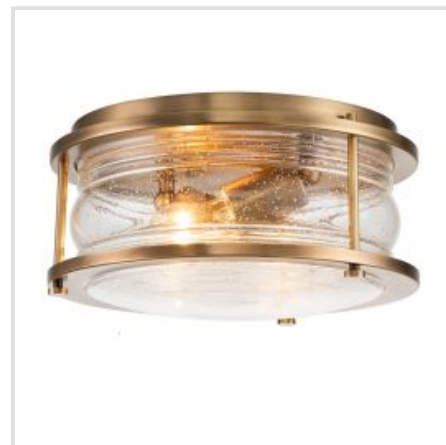

# KICHLER | ASHLAND BAY

Ashland Bay offers a memorable nautical feel. For a vintage inspired look, the Polished Chrome finish accentuates the beautiful clear seeded glass. Made to IP44 spec, this range is a great fit for bathroom use, and for an added ambiance, nothing compares to Ashland Bay.

**BRAND**

Kichler

**GUARANTEE**

General 2 Year  
Guarantee

**QN-ASHLANDBAY1-NBR-BATH**

Ashland Bay 1 Light Wall Light - Natural Brass

**QN-ASHLANDBAY1-PC-BATH**

Ashland Bay 1 Light Wall Light - Polished Chrome

**QN-ASHLANDBAY-F-NBR-BATH**

Ashland Bay 2 Light Flush - Natural Brass

**QN-ASHLANDBAY-F-PC-BATH**

Ashland Bay 2 Light Flush - Polished Chrome

**QN-ASHLANDBAY2-NBR-BATH**

Ashland Bay 2 Light Wall Light - Natural Brass

**QN-ASHLANDBAY4-PC-BATH**

Ashland Bay 4 Light Wall Light - Polished Chrome