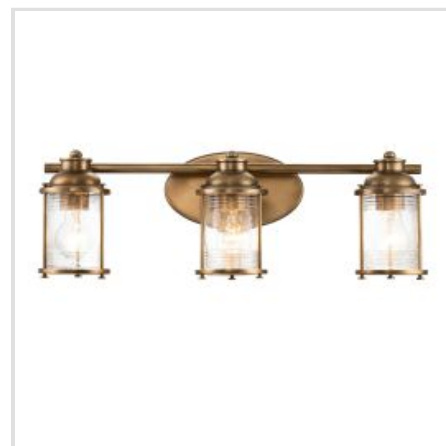

KICHLER | ASHLAND BAY

Ashland Bay offers a memorable nautical feel. For a vintage inspired look, the Polished Chrome finish accentuates the beautiful clear seeded glass. Made to IP44 spec, this range is a great fit for bathroom use, and for an added ambiance, nothing compares to Ashland Bay.

BRAND

Kichler

GUARANTEE

General 2 Year
Guarantee

QN-ASHLANDBAY1-NBR-BATH

Ashland Bay 1 Light Wall Light - Natural Brass

QN-ASHLANDBAY1-PC-BATH

Ashland Bay 1 Light Wall Light - Polished Chrome

QN-ASHLANDBAY-F-NBR-BATH

Ashland Bay 2 Light Flush - Natural Brass

QN-ASHLANDBAY-F-PC-BATH

Ashland Bay 2 Light Flush - Polished Chrome

QN-ASHLANDBAY2-NBR-BATH

Ashland Bay 2 Light Wall Light - Natural Brass

QN-ASHLANDBAY4-PC-BATH

Ashland Bay 4 Light Wall Light -
Polished Chrome