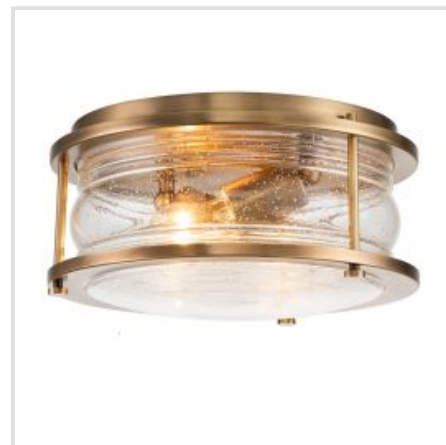

KICHLER | ASHLAND BAY

Ashland Bay offers a memorable nautical feel. For a vintage inspired look, the Polished Chrome finish accentuates the beautiful clear seeded glass. Made to IP44 spec, this range is a great fit for bathroom use, and for an added ambiance, nothing compares to Ashland Bay.

BRAND

Kichler

GUARANTEE

General 2 Year
Guarantee

QN-ASHLANDBAY1-NBR-BATH

Ashland Bay 1 Light Wall Light - Natural Brass

QN-ASHLANDBAY1-PC-BATH

Ashland Bay 1 Light Wall Light - Polished Chrome

QN-ASHLANDBAY-F-NBR-BATH

Ashland Bay 2 Light Flush - Natural Brass

QN-ASHLANDBAY-F-PC-BATH

Ashland Bay 2 Light Flush - Polished Chrome

QN-ASHLANDBAY2-NBR-BATH

Ashland Bay 2 Light Wall Light - Natural Brass

QN-ASHLANDBAY4-PC-BATH

Ashland Bay 4 Light Wall Light -
Polished Chrome