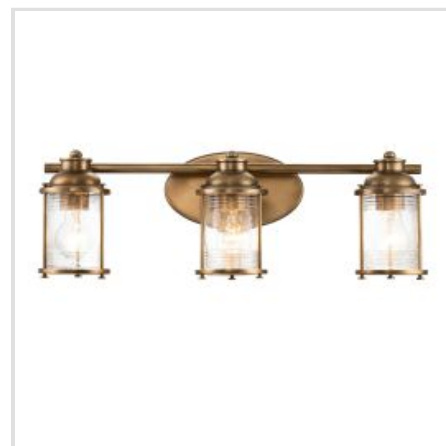

KICHLER | ASHLAND BAY

Ashland Bay offers a memorable nautical feel. For a vintage inspired look, the Natural Brass finish accentuates the beautiful clear seeded glass. Made to IP44 spec, this range is a great fit for bathroom use, and for an added ambiance, nothing compares to Ashland Bay.

BRAND

Kichler

GUARANTEE

General 2 Year
Guarantee

QN-ASHLANDBAY1-NBR-BATH

Ashland Bay 1 Light Wall Light - Natural Brass

QN-ASHLANDBAY1-PC-BATH

Ashland Bay 1 Light Wall Light - Polished Chrome

QN-ASHLANDBAY-F-NBR-BATH

Ashland Bay 2 Light Flush - Natural Brass

QN-ASHLANDBAY-F-PC-BATH

Ashland Bay 2 Light Flush - Polished Chrome

QN-ASHLANDBAY2-PC-BATH

Ashland Bay 2 Light Wall Light - Polished Chrome

QN-ASHLANDBAY4-PC-BATH

Ashland Bay 4 Light Wall Light -
Polished Chrome