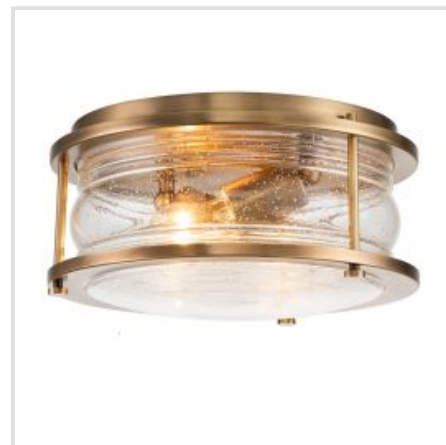

KICHLER | ASHLAND BAY

Ashland Bay offers a memorable nautical feel. For a vintage inspired look, the Natural Brass finish accentuates the beautiful clear seeded glass. Made to IP44 spec, this range is a great fit for bathroom use, and for an added ambiance, nothing compares to Ashland Bay.

BRAND

Kichler

GUARANTEE

General 2 Year
Guarantee

QN-ASHLANDBAY1-NBR-BATH

Ashland Bay 1 Light Wall Light - Natural Brass

QN-ASHLANDBAY1-PC-BATH

Ashland Bay 1 Light Wall Light - Polished Chrome

QN-ASHLANDBAY-F-NBR-BATH

Ashland Bay 2 Light Flush - Natural Brass

QN-ASHLANDBAY-F-PC-BATH

Ashland Bay 2 Light Flush - Polished Chrome

QN-ASHLANDBAY2-PC-BATH

Ashland Bay 2 Light Wall Light - Polished Chrome

QN-ASHLANDBAY4-PC-BATH

Ashland Bay 4 Light Wall Light -
Polished Chrome