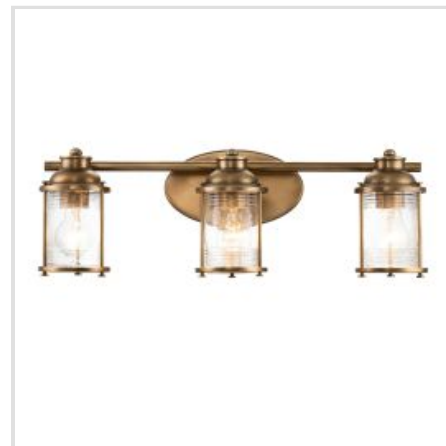

# KICHLER | ASHLAND BAY

Ashland Bay offers a memorable nautical feel. For a vintage inspired look, the Polished Chrome finish accentuates the beautiful clear seeded glass. Made to IP44 spec, this range is a great fit for bathroom use, and for an added ambiance, nothing compares to Ashland Bay.

**BRAND**

Kichler

**GUARANTEE**

General 2 Year  
Guarantee

**QN-ASHLANDBAY1-NBR-BATH**

Ashland Bay 1 Light Wall Light - Natural Brass

**QN-ASHLANDBAY-F-NBR-BATH**

Ashland Bay 2 Light Flush - Natural Brass

**QN-ASHLANDBAY-F-PC-BATH**

Ashland Bay 2 Light Flush - Polished Chrome

**QN-ASHLANDBAY2-NBR-BATH**

Ashland Bay 2 Light Wall Light - Natural Brass

**QN-ASHLANDBAY2-PC-BATH**

Ashland Bay 2 Light Wall Light - Polished Chrome

**QN-ASHLANDBAY4-PC-BATH**

Ashland Bay 4 Light Wall Light -  
Polished Chrome