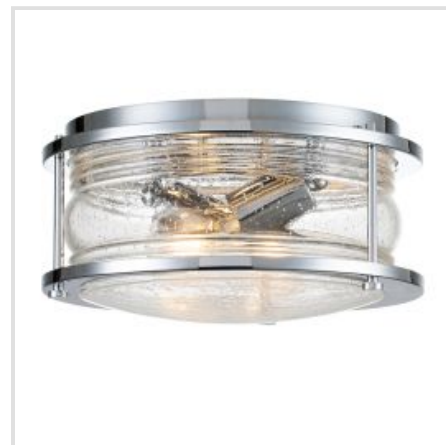

# KICHLER | ASHLAND BAY

Ashland Bay offers a memorable nautical feel. For a vintage inspired look, the Polished Chrome finish accentuates the beautiful clear seeded glass. Made to IP44 spec, this range is a great fit for bathroom use, and for an added ambiance, nothing compares to Ashland Bay.

**BRAND**

Kichler

**GUARANTEE**

General 2 Year  
Guarantee

**QN-ASHLANDBAY1-NBR-BATH**

Ashland Bay 1 Light Wall Light - Natural Brass

**QN-ASHLANDBAY-F-NBR-BATH**

Ashland Bay 2 Light Flush - Natural Brass

**QN-ASHLANDBAY-F-PC-BATH**

Ashland Bay 2 Light Flush - Polished Chrome

**QN-ASHLANDBAY2-NBR-BATH**

Ashland Bay 2 Light Wall Light - Natural Brass

**QN-ASHLANDBAY2-PC-BATH**

Ashland Bay 2 Light Wall Light - Polished Chrome

**QN-ASHLANDBAY4-PC-BATH**

Ashland Bay 4 Light Wall Light -  
Polished Chrome