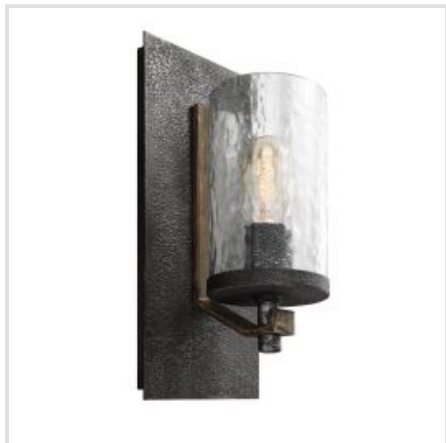

GENERATION LIGHTING (FEISS) | ANGELO

Influenced by both rustic and industrial designs, the Angelo collection celebrates the beauty of rugged imperfection. The thick wavy glass shades complement the two-toned finish of Distressed Weathered Oak and a richly textured Slated Grey Metal finish.

BRAND

Generation Lighting
(Feiss)

GUARANTEE

General 2 Year
Guarantee

QN-ANGELO1

Angelo 1 Light Wall Light - Distressed Weathered Oak & Slate Grey Metal

QN-ANGELO5

Angelo 5 Light Chandelier - Distressed Weathered Oak & Slate Grey Metal

QN-ANGELO8-ISLE

Angelo 8 Light Isle Chandelier - Distressed Weathered Oak & Slate Grey Metal

QN-ANGELO9

Angelo 9 Light Chandelier - Distressed Weathered Oak & Slate Grey Metal