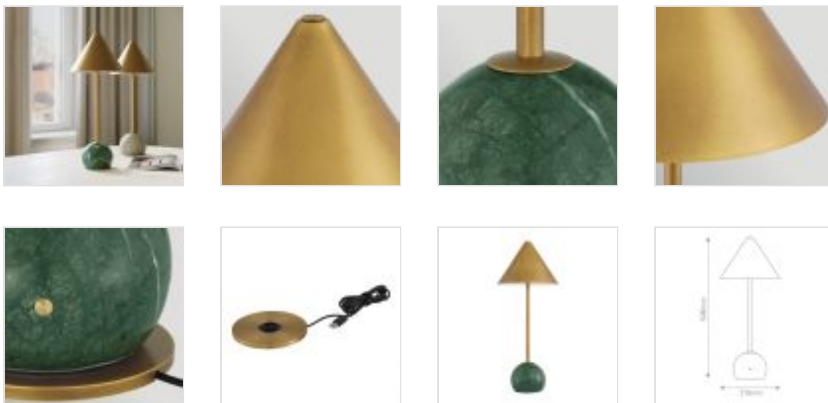

**QNC-JOURNEY-RCTL-ABGM****Journey Green & Brass Cordless Table Lamp**

DETAILS	
<b>BRAND</b>	Currey & Company
<b>SUITABLE LOCATION</b>	Interior
<b>FINISH</b>	Antique Brass/Green
<b>FITTING HEIGHT</b>	508mm
<b>DIAMETER</b>	216mm
<b>POWER SOURCE</b>	Rechargeable Battery
<b>MAXIMUM WATTAGE</b>	2W
<b>NUMBER OF LAMPS</b>	1
<b>SOCKET</b>	LED
<b>INTEGRATED LED</b>	Yes
<b>LED LUMENS</b>	153Lm
<b>LED COLOUR TEMP</b>	2700K
<b>BUILD MATERIALS</b>	Marble / Steel
<b>SHADE MATERIAL</b>	Steel With Antique Brass Finish
<b>PRODUCT WEIGHT</b>	2.16kg
<b>BOX DIMENSIONS</b>	55.5 X 25.5 X 25.5cm
<b>BOX WEIGHT</b>	3.09 Kg

**PRODUCT DETAILS**

The Journey Green & Brass Cordless Table Lamp packs a fashionable punch for a portable design. The antique brass finish on the long thin stem and the cone-shaped shade brings it a subdued sophisticated gleam, while the green marble globe on the bottom anchors the piece. At just over 500mm tall, the gold lamp has an on and off button and a battery-life indication light that alerts when it is time to recharge on the side of the base. Available: September. COMING SOON