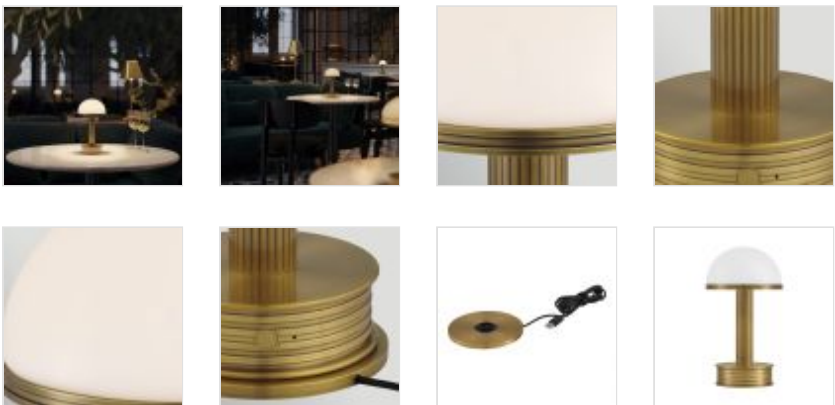

**QNC-PROMENADE-RCTL-AB**  
**Promenade Brass Cordless Table Lamp**

DETAILS	
<b>BRAND</b>	Currey & Company
<b>SUITABLE LOCATION</b>	Interior
<b>FINISH</b>	Antique Brass/White
<b>FITTING HEIGHT</b>	260mm
<b>DIAMETER</b>	140mm
<b>POWER SOURCE</b>	Rechargeable Battery
<b>MAXIMUM WATTAGE</b>	2W
<b>NUMBER OF LAMPS</b>	1
<b>SOCKET</b>	LED
<b>INTEGRATED LED</b>	Yes
<b>LED LUMENS</b>	153Lm
<b>LED COLOUR TEMP</b>	2700K
<b>BUILD MATERIALS</b>	Steel / Glass
<b>SHADE MATERIAL</b>	Shiny Opal Glass
<b>PRODUCT WEIGHT</b>	1.27kg
<b>BOX DIMENSIONS</b>	41.5 X 18.5 X 18.5cm
<b>BOX WEIGHT</b>	1.71 Kg

**PRODUCT DETAILS**

The Promenade Brass Cordless Table Lamp will wander with you wherever you need an ambient light source. At 260mm high, the gold lamp glows in a polished brass finish with a glossy white glass cap. The on and off button is on the side of the base, as is the battery-life indication light that alerts when it is time to recharge. This little lamp is a stylish choice when the ultimate freedom of a cordless lamp is desired.