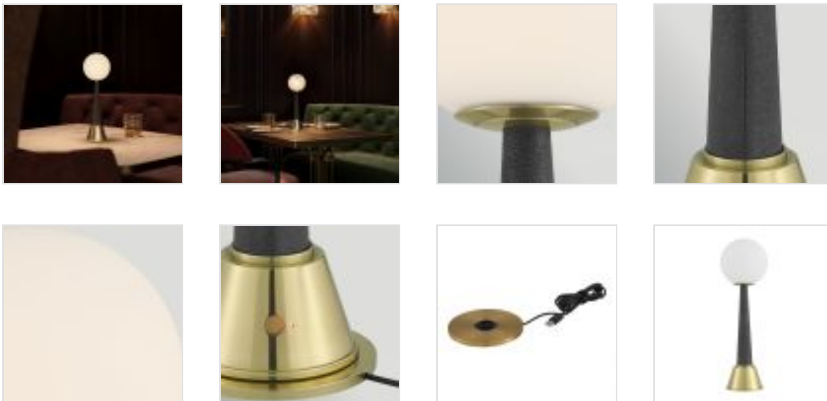

QNC-SORTIE-RCTL-PBGS**Sortie Brass Cordless Table Lamp**

DETAILS	
BRAND	Currey & Company
SUITABLE LOCATION	Interior
FINISH	Aged Brass / Dark Grey / White
FITTING HEIGHT	406mm
DIAMETER	127mm
POWER SOURCE	Rechargeable Battery
MAXIMUM WATTAGE	2W
NUMBER OF LAMPS	1
SOCKET	LED
INTEGRATED LED	Yes
LED LUMENS	153Lm
LED COLOUR TEMP	2700K
BUILD MATERIALS	Steel / Faux Shagreen / Glass
SHADE MATERIAL	Opal Glass Globe
PRODUCT WEIGHT	1.02kg
BOX DIMENSIONS	50.5 X 18.5 X 18.5cm
BOX WEIGHT	1.50 Kg

**PRODUCT DETAILS**

The Sortie Brass Cordless Table Lamp is a gold lamp that is always ready for action. The metal base in a brass finish holds the on/off switch. The telescoping body of the petite lamp is covered in a dark gray faux shagreen, and a frosted opal glass globe sits atop the lamp. To recharge, simply place the Sortie on a separate charging pad.