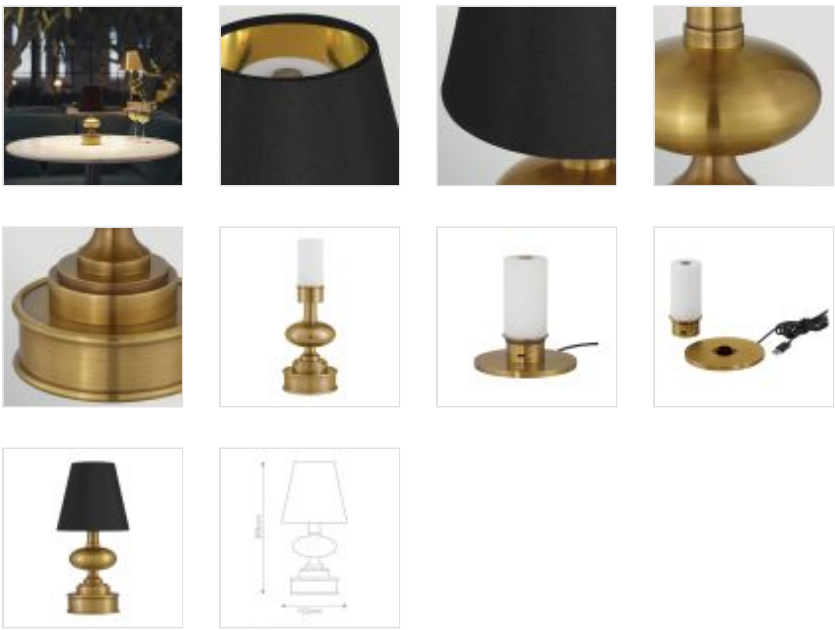

**QNC-GALAVANT-RCTL-AB**  
Galavant Brass Cordless Table Lamp

DETAILS	
BRAND	Currey & Company
SUITABLE LOCATION	Interior
FINISH	Antique Brass
FITTING HEIGHT	305mm
DIAMETER	152mm
POWER SOURCE	Rechargeable Battery
MAXIMUM WATTAGE	3W
NUMBER OF LAMPS	1
SOCKET	LED
INTEGRATED LED	Yes
LED LUMENS	250Lm
LED COLOUR TEMP	2700K
BUILD MATERIALS	Steel / Fabric
SHADE MATERIAL	Black Shantung
PRODUCT WEIGHT	1.08kg
BOX DIMENSIONS	50.5 X 18.5 X 18.5cm
BOX WEIGHT	1.49 Kg

**PRODUCT DETAILS**

The Galavant Brass Cordless Table Lamp is a petite gold lamp that makes movement a breeze. The rechargeable bulb sits atop the metal body in a polished brass finish and the black shantung shade slides seamlessly over it. The on/off switch is on the top of the bulb, and the shade has a gold foil lining for a luxe touch.