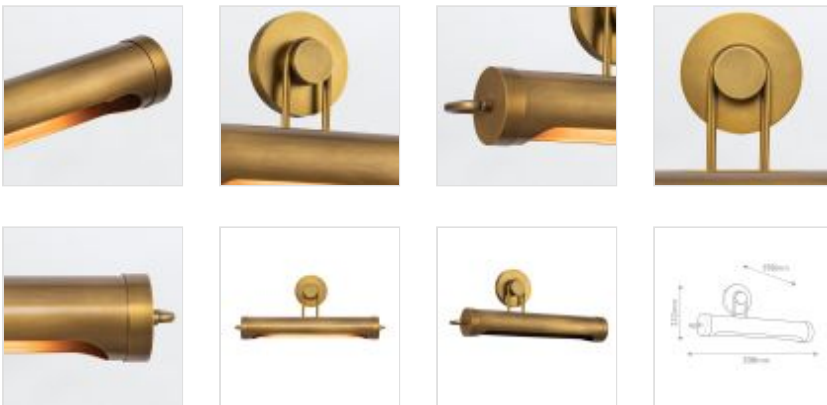

**QN-WYNWOOD-PL-M-VBS**

Wynwood 2 Lt Medium Picture Light - Vintage Brass

DETAILS	
BRAND	Alora
FAMILY	Wynwood
SUITABLE LOCATION	Interior
GUARANTEE	Standard 2 Year Guarantee
FINISH	Vintage Brass
FITTING HEIGHT	232mm
WIDTH	508mm
PROJECTION/DEPTH	198mm
POWER SOURCE	Mains Voltage
VOLTAGE	220-240v 50hz
MAXIMUM WATTAGE	60W
NUMBER OF LAMPS	2
SOCKET	E27
INTEGRATED LED	No
CLASS	Class I
BUILD MATERIALS	Steel
DIMMABLE FITTING	Compatible With Dimmable Lamps
PRODUCT WEIGHT	1.98kg
BOX DIMENSIONS	57 X 28 X 29.5cm
BOX WEIGHT	3.12 Kg

**PRODUCT DETAILS**

Inspired by vintage machinery components, the Wynwood makes vintage look brand new again. Meticulous details such as the metal loops on each piece speak to the uniqueness this collection brings. The Wynwood is sure to bring classic warmth to any space.