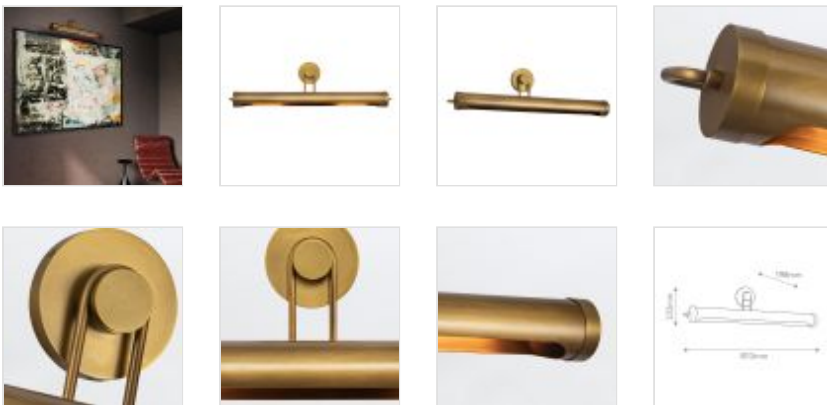

QN-WYNWOOD-PL-L-VBS

Wynwood 2 Lt Large Picture Light - Vintage Brass

DETAILS	
BRAND	Alora
FAMILY	Wynwood
SUITABLE LOCATION	Interior
GUARANTEE	Standard 2 Year Guarantee
FINISH	Vintage Brass
FITTING HEIGHT	232mm
WIDTH	813mm
PROJECTION/DEPTH	198mm
POWER SOURCE	Mains Voltage
VOLTAGE	220-240v 50hz
MAXIMUM WATTAGE	60W
NUMBER OF LAMPS	2
SOCKET	E27
INTEGRATED LED	No
CLASS	Class I
BUILD MATERIALS	Steel
DIMMABLE FITTING	Compatible With Dimmable Lamps
PRODUCT WEIGHT	2.55kg
BOX DIMENSIONS	87.5 X 28 X 29.5cm
BOX WEIGHT	3.96 Kg

**PRODUCT DETAILS**

Inspired by vintage machinery components, the Wynwood makes vintage look brand new again. Meticulous details such as the metal loops on each piece speak to the uniqueness this collection brings. The Wynwood is sure to bring classic warmth to any space.