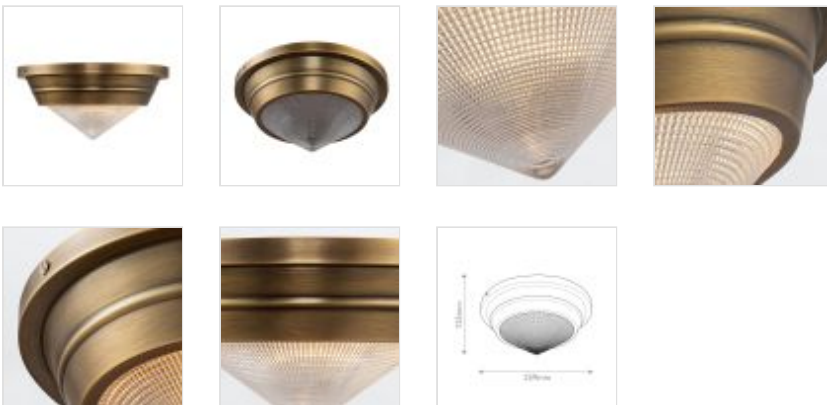

QN-WILLARD-F-S-VBS-PG

Willard 1 It Small Flush - Vintage Brass

| DETAILS | |
|-------------------|--------------------------------|
| BRAND | Alora |
| FAMILY | Willard |
| SUITABLE LOCATION | Interior |
| GUARANTEE | Standard 2 Year Guarantee |
| FINISH | Vintage Brass |
| FITTING HEIGHT | 125mm |
| DIAMETER | 259mm |
| POWER SOURCE | Mains Voltage |
| VOLTAGE | 220-240v 50hz |
| MAXIMUM WATTAGE | 60W |
| NUMBER OF LAMPS | 1 |
| SOCKET | E14 |
| INTEGRATED LED | No |
| CLASS | Class I |
| BUILD MATERIALS | Steel, Clear Prismatic Glass |
| DIMMABLE FITTING | Compatible With Dimmable Lamps |
| PRODUCT WEIGHT | 1.39kg |
| BOX DIMENSIONS | 33 X 33 X 22cm |
| BOX WEIGHT | 2.06 Kg |

**PRODUCT DETAILS**

The Willard collection has an understated Art Deco appeal. Strong metal details collide seamlessly with prismatic glass accents to create something timeless yet original. Classic geometry creates stunning silhouettes in any space the Willard is placed.