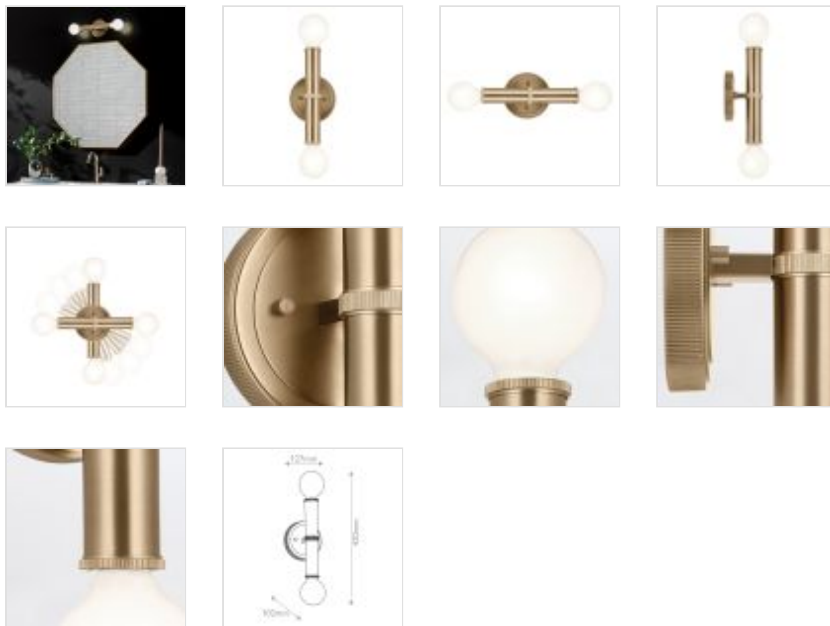

QN-TORCHE-2W-CPZ
Torche 2 It Wall Light - Champagne Bronze

DETAILS	
BRAND	Kichler
FAMILY	Torche
SUITABLE LOCATION	Interior
GUARANTEE	Standard 2 Year Guarantee
IP RATING	IP44
FINISH	Champagne Bronze
FITTING HEIGHT	420mm
WIDTH	127mm
PROJECTION/DEPTH	102mm
POWER SOURCE	Mains Voltage
VOLTAGE	220-240v 50hz
MAXIMUM WATTAGE	3W
NUMBER OF LAMPS	2
SOCKET	LED G9
INTEGRATED LED	Yes
CLASS	Class I
BUILD MATERIALS	Steel
DIMMABLE FITTING	Compatible With Dimmable Lamps
PRODUCT WEIGHT	1.4kg
BOX DIMENSIONS	38 X 21 X 19cm
BOX WEIGHT	2.03 Kg

PRODUCT DETAILS

The Torche 2 light wall sconce is the ideal accent for any room. Its subtle, fine-ribbed detailing is inspired by the soft modern aesthetics of classic hardware. Available in Champagne Bronze, Torche easily complements a variety of styles and is IP44 rated for bathroom use too.