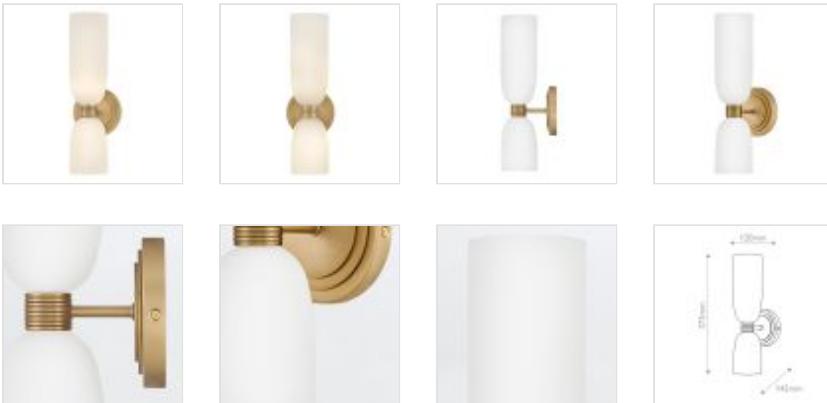

QN-TALLULAH-WB2-LCB

Tallulah 2 Lt Wall Light - Lacquered Brass

**DETAILS**

BRAND	Hinkley
FAMILY	Tallulah
SUITABLE LOCATION	Interior / Bathroom
GUARANTEE	Standard 2 Year Guarantee
IP RATING	IP44
FINISH	Lacquered Brass
FITTING HEIGHT	373mm
WIDTH	120mm
PROJECTION/DEPTH	145mm
POWER SOURCE	Mains Voltage
VOLTAGE	220-240v 50hz
MAXIMUM WATTAGE	3W
NUMBER OF LAMPS	2
SOCKET	LED G9
INTEGRATED LED	No
CLASS	Class I
BUILD MATERIALS	Steel, Etched Opal Glass
DIMMABLE FITTING	Compatible With Dimmable Lamps
PRODUCT WEIGHT	1.35kg
BOX DIMENSIONS	31 X 28.5 X 28.5cm
BOX WEIGHT	1.90 Kg

**PRODUCT DETAILS**

Graceful curves and delicate details define Tallulah. The smooth etched opal glass adds a touch of softness to balance the ribbed metal cuffs. The stepped oval backplate has a nuanced retro look that makes this IP44 rated light the perfect addition to any bath décor. Tallulah is part of the Lisa McDennon Collection.