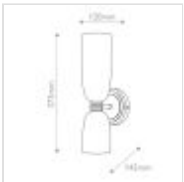

QN-TALLULAH-WB2-BX

Tallulah 2 Lt Wall Light - Black Oxide

DETAILS

BRAND	Hinkley
FAMILY	Tallulah
SUITABLE LOCATION	Interior / Bathroom
GUARANTEE	Standard 2 Year Guarantee
IP RATING	IP44
FINISH	Black Oxide
FITTING HEIGHT	373mm
WIDTH	120mm
PROJECTION/DEPTH	145mm
POWER SOURCE	Mains Voltage
VOLTAGE	220-240v 50hz
MAXIMUM WATTAGE	3W
NUMBER OF LAMPS	2
SOCKET	LED G9
INTEGRATED LED	No
CLASS	Class I
BUILD MATERIALS	Steel, Etched Opal Glass
DIMMABLE FITTING	Compatible With Dimmable Lamps
PRODUCT WEIGHT	1.35kg
BOX DIMENSIONS	31 X 28.5 X 28.5cm
BOX WEIGHT	1.90 Kg

**PRODUCT DETAILS**

Graceful curves and delicate details define Tallulah. The smooth etched opal glass adds a touch of softness to balance the ribbed metal cuffs. The stepped oval backplate has a nuanced retro look that makes this IP44 rated light the perfect addition to any bath décor. Tallulah is part of the Lisa McDennon Collection.