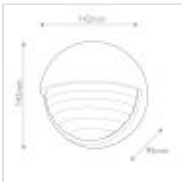

PRODUCT DETAILS

The Palais collection is inspired by elements of 1920's architecture and decor for the modern space. With a naturally curved solid brass frame and luxe ribbed glass elements, this collection brings elegance to any space. Fits a multitude of design styles.