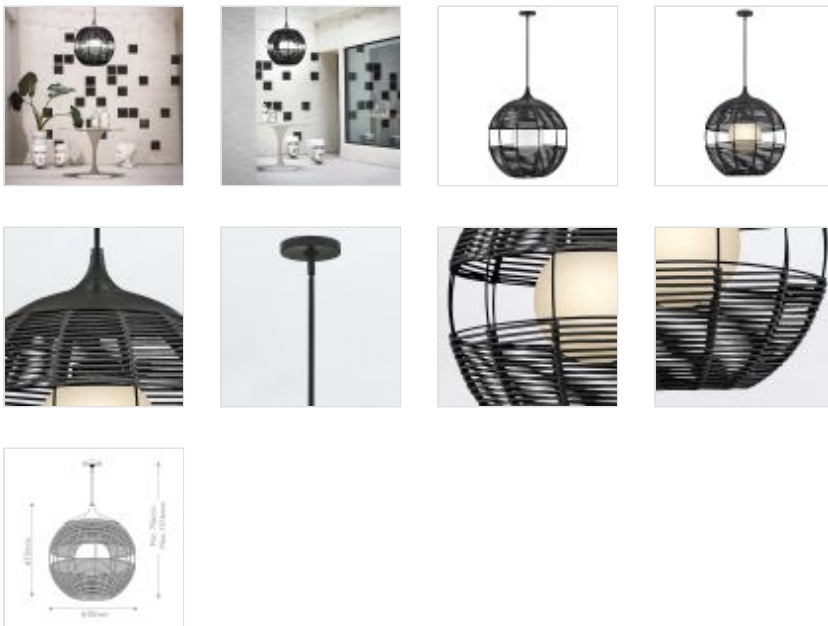

QN-MADDOX-P-M-BK-BK

Maddox 1 Lt Medium Outdoor Pendant - Black

DETAILS	
BRAND	Hinkley
FAMILY	Maddox
SUITABLE LOCATION	Interior / Bathroom / Exterior
GUARANTEE	3 Year Anti Corrosion Guarantee
IP RATING	IP44
FINISH	Black
FITTING HEIGHT	673mm
DIAMETER	610mm
MINIMUM DROP	756mm
MAXIMUM DROP	1516mm
POWER SOURCE	Mains Voltage
VOLTAGE	220-240v 50hz
MAXIMUM WATTAGE	60W
NUMBER OF LAMPS	1
SOCKET	E27
INTEGRATED LED	No
RODS SUPPLIED	Supplied With 2 X 305mm & 1 X 152mm Rods
CLASS	Class I
BUILD MATERIALS	Aluminium, Weather-Resistant Nylon, Etched Opal Glass
DIMMABLE FITTING	Compatible With Dimmable Lamps
PRODUCT WEIGHT	10kg
BOX DIMENSIONS	67 X 67 X 94cm
BOX WEIGHT	28.40 Kg

PRODUCT DETAILS

Maddox boasts an edgy, bohemian aesthetic with an open-weave design and geometric shape. This orb pendant features weather-resistant nylon rope in Black with an etched opal globe nestled inside. Maddox is IP44 rated and casts the perfect outdoor ambient light to accentuate modern outdoor living spaces.