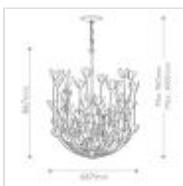

QN-FLORA6-WHT
Flora 6 lt Chandelier - Textured Plaster

DETAILS	
BRAND	Hinkley
FAMILY	Flora
SUITABLE LOCATION	Interior
GUARANTEE	Standard 2 Year Guarantee
FINISH	Textured Plaster
FITTING HEIGHT	867mm
DIAMETER	667mm
MINIMUM DROP	967mm
MAXIMUM DROP	4005mm
POWER SOURCE	Mains Voltage
VOLTAGE	220-240v 50hz
MAXIMUM WATTAGE	40W
NUMBER OF LAMPS	6
SOCKET	E14
INTEGRATED LED	No
CLASS	Class I
BUILD MATERIALS	Steel
DIMMABLE FITTING	Compatible With Dimmable Lamps
PRODUCT WEIGHT	9.33kg
BOX DIMENSIONS	77.5 X 77.5 X 55cm
BOX WEIGHT	21.50 Kg

PRODUCT DETAILS

Flora is a work of art inspired by the delicate nature and beauty of florals. Blurring the line between lighting and sculpture, Flora's handmade, hand-painted blooms mesmerisingly unfold while the bulbs beautifully nestle inside. Flora is a part of the Lisa McDennon Collection.