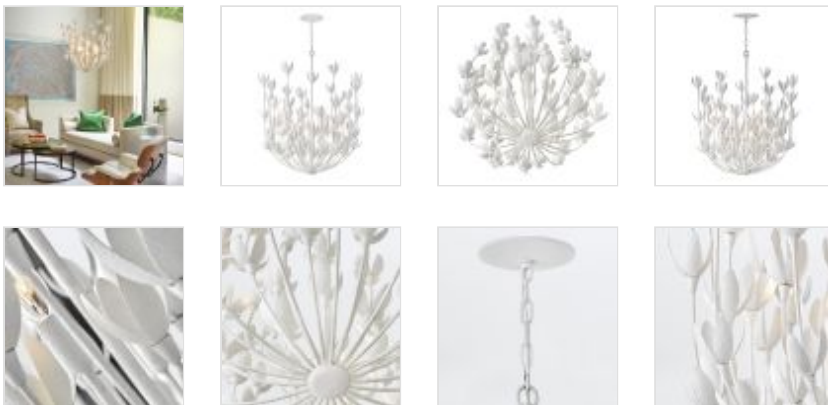

QN-FLORA6-WHT
Flora 6 lt Chandelier - Textured Plaster

DETAILS	
BRAND	Hinkley
FAMILY	Flora
SUITABLE LOCATION	Interior
GUARANTEE	Standard 2 Year Guarantee
FINISH	Textured Plaster
FITTING HEIGHT	867mm
DIAMETER	667mm
MINIMUM DROP	967mm
MAXIMUM DROP	4005mm
POWER SOURCE	Mains Voltage
VOLTAGE	220-240v 50hz
MAXIMUM WATTAGE	40W
NUMBER OF LAMPS	6
SOCKET	E14
INTEGRATED LED	No
CLASS	Class I
BUILD MATERIALS	Steel
DIMMABLE FITTING	Compatible With Dimmable Lamps
PRODUCT WEIGHT	9.33kg
BOX DIMENSIONS	77.5 X 77.5 X 55cm
BOX WEIGHT	21.50 Kg

PRODUCT DETAILS

Flora is a work of art inspired by the delicate nature and beauty of florals. Blurring the line between lighting and sculpture, Flora's handmade, hand-painted blooms mesmerisingly unfold while the bulbs beautifully nestle inside. Flora is a part of the Lisa McDennon Collection.