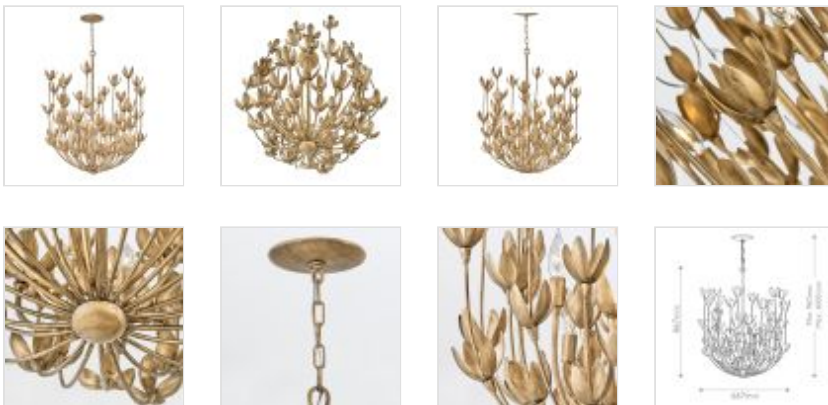

**QN-FLORA6-GD**  
Flora 6 lt Chandelier - Burnished Gold

DETAILS	
BRAND	Hinkley
FAMILY	Flora
SUITABLE LOCATION	Interior
GUARANTEE	Standard 2 Year Guarantee
FINISH	Burnished Gold
FITTING HEIGHT	867mm
DIAMETER	667mm
MINIMUM DROP	967mm
MAXIMUM DROP	4005mm
POWER SOURCE	Mains Voltage
VOLTAGE	220-240v 50hz
MAXIMUM WATTAGE	40W
NUMBER OF LAMPS	6
SOCKET	E14
INTEGRATED LED	No
CLASS	Class I
BUILD MATERIALS	Steel
DIMMABLE FITTING	Compatible With Dimmable Lamps
PRODUCT WEIGHT	9.33kg
BOX DIMENSIONS	77.5 X 77.5 X 55cm
BOX WEIGHT	21.50 Kg

## PRODUCT DETAILS

Flora is a work of art inspired by the delicate nature and beauty of florals. Blurring the line between lighting and sculpture, Flora's handmade, hand-painted blooms mesmerisingly unfold while the bulbs beautifully nestle inside. Flora is a part of the Lisa McDennon Collection.