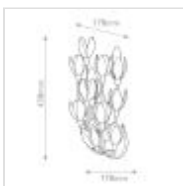

**QN-FLORA-3W-WHT**  
Flora 3 It Wall Light - Textured Plaster

DETAILS	
<b>BRAND</b>	Hinkley
<b>FAMILY</b>	Flora
<b>SUITABLE LOCATION</b>	Interior
<b>GUARANTEE</b>	Standard 2 Year Guarantee
<b>FINISH</b>	Textured Plaster
<b>FITTING HEIGHT</b>	438mm
<b>WIDTH</b>	178mm
<b>PROJECTION/DEPTH</b>	178mm
<b>POWER SOURCE</b>	Mains Voltage
<b>VOLTAGE</b>	220-240v 50hz
<b>MAXIMUM WATTAGE</b>	40W
<b>NUMBER OF LAMPS</b>	3
<b>SOCKET</b>	E14
<b>INTEGRATED LED</b>	No
<b>CLASS</b>	Class I
<b>BUILD MATERIALS</b>	Steel
<b>DIMMABLE FITTING</b>	Compatible With Dimmable Lamps
<b>PRODUCT WEIGHT</b>	1.91kg
<b>BOX DIMENSIONS</b>	52 X 29 X 23cm
<b>BOX WEIGHT</b>	3.34 Kg