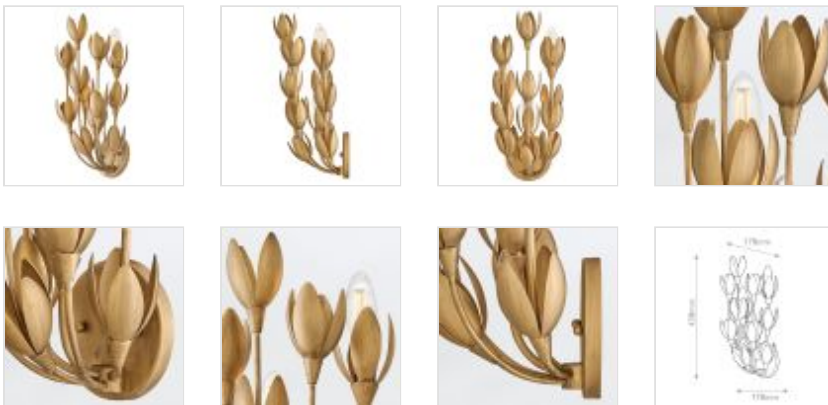

**QN-FLORA-3W-GD**  
Flora 3 It Wall Light - Burnished Gold

DETAILS	
<b>BRAND</b>	Hinkley
<b>FAMILY</b>	Flora
<b>SUITABLE LOCATION</b>	Interior
<b>GUARANTEE</b>	Standard 2 Year Guarantee
<b>FINISH</b>	Burnished Gold
<b>FITTING HEIGHT</b>	438mm
<b>WIDTH</b>	178mm
<b>PROJECTION/DEPTH</b>	178mm
<b>POWER SOURCE</b>	Mains Voltage
<b>VOLTAGE</b>	220-240v 50hz
<b>MAXIMUM WATTAGE</b>	40W
<b>NUMBER OF LAMPS</b>	3
<b>SOCKET</b>	E14
<b>INTEGRATED LED</b>	No
<b>CLASS</b>	Class I
<b>BUILD MATERIALS</b>	Steel
<b>DIMMABLE FITTING</b>	Compatible With Dimmable Lamps
<b>PRODUCT WEIGHT</b>	1.91kg
<b>BOX DIMENSIONS</b>	52 X 29 X 23cm
<b>BOX WEIGHT</b>	3.34 Kg

## PRODUCT DETAILS

Flora is a work of art inspired by the delicate nature and beauty of florals. Blurring the line between lighting and sculpture, Flora's handmade, hand-painted blooms mesmerisingly unfold while the bulbs beautifully nestle inside. Flora is a part of the Lisa McDennon Collection.