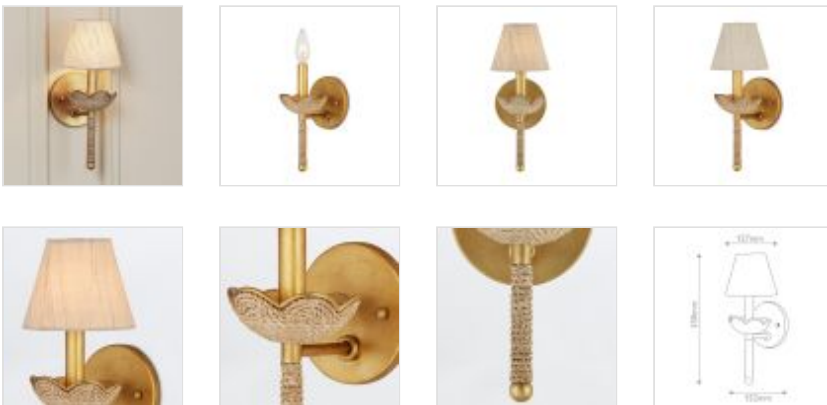

QNC-VICHY-1WB-CGL

Vichy 1 Lt Wall Light - Contemporary Gold Leaf

**DETAILS**

BRAND	Currey & Company
FAMILY	Vichy
SUITABLE LOCATION	Interior
GUARANTEE	Standard 2 Year Guarantee
FINISH	Contemporary Gold Leaf
FITTING HEIGHT	330mm
WIDTH	127mm
PROJECTION/DEPTH	152mm
POWER SOURCE	Mains Voltage
VOLTAGE	220-240v 50hz
MAXIMUM WATTAGE	25W
NUMBER OF LAMPS	1
SOCKET	E14
INTEGRATED LED	No
CLASS	Class I
BUILD MATERIALS	Abaca Rope, Steel, Linen
SHADE MATERIAL	Natural Linen
DIMMABLE FITTING	Compatible With Dimmable Lamps
PRODUCT WEIGHT	1.5kg
BOX DIMENSIONS	37 X 30.5 X 25cm
BOX WEIGHT	1.70 Kg

**PRODUCT DETAILS**

The Vichy wall sconce was created by Suzanne Duin, who is known for a keen eye in sourcing authentic French antiques and home accessories from around the globe. Each piece in her line of woven light fixtures is handmade by artisans in Southeast Asia; the Vichy an example in abaca rope and steel in a mix of contemporary gold leaf and contemporary gold finishes. The finely shaped braided edges reflect Parisian style, and the overall composition brings both texture and French flair.