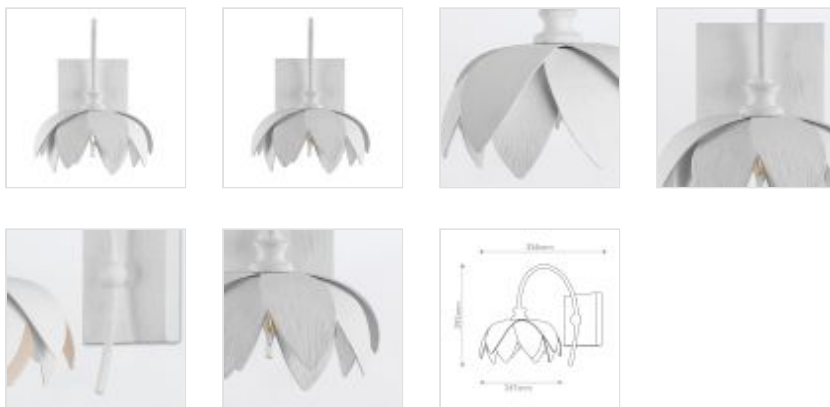

QNC-SWEETHEART-WB-WH
Sweetheart 1 Lt Wall Light - Gesso White

DETAILS	
BRAND	Currey & Company
FAMILY	Sweetheart
SUITABLE LOCATION	Interior
GUARANTEE	Standard 2 Year Guarantee
FINISH	Gesso White
FITTING HEIGHT	292mm
WIDTH	241mm
PROJECTION/DEPTH	356mm
POWER SOURCE	Mains Voltage
VOLTAGE	220-240v 50hz
MAXIMUM WATTAGE	60W
NUMBER OF LAMPS	1
SOCKET	E14
INTEGRATED LED	No
CLASS	Class I
BUILD MATERIALS	Wrought Iron
DIMMABLE FITTING	Compatible With Dimmable Lamps
PRODUCT WEIGHT	1.8kg
BOX DIMENSIONS	40 X 35 X 46cm
BOX WEIGHT	2.95 Kg

PRODUCT DETAILS

The Sweetheart Wall Sconce is a nature-inspired design by Tom Caldwell. Made of metal in a Gesso White finish, the floral fixture opens its petals to its light source. The white wall sconce can be mounted so that the fixture reflects light up rather than down if desired.