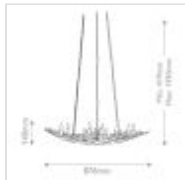

QNC-RAINFOREST9-RBZ

Rainforest 9 Lt Small Chandelier - Rustic Bronze

DETAILS	
BRAND	Currey & Company
FAMILY	Rainforest
SUITABLE LOCATION	Interior
GUARANTEE	Standard 2 Year Guarantee
FINISH	Rustic Bronze
FITTING HEIGHT	140mm
DIAMETER	876mm
MINIMUM DROP	419mm
MAXIMUM DROP	1930mm
POWER SOURCE	Mains Voltage
VOLTAGE	220-240v 50hz
MAXIMUM WATTAGE	60W
NUMBER OF LAMPS	9
SOCKET	E14
INTEGRATED LED	No
CLASS	Class I
BUILD MATERIALS	Wrought Iron
DIMMABLE FITTING	Compatible With Dimmable Lamps
PRODUCT WEIGHT	6.2kg
BOX DIMENSIONS	99.06 X 99.06 X 35.56cm
BOX WEIGHT	13.20 Kg

PRODUCT DETAILS

The Rainforest Rustic Bronze Small Chandelier has fourteen lights nestled within the hand-forged wrought iron shade of this fixture. The limbs, in a rustic bronze finish, are life-like as they cup the bulbs placed so skillfully on them.