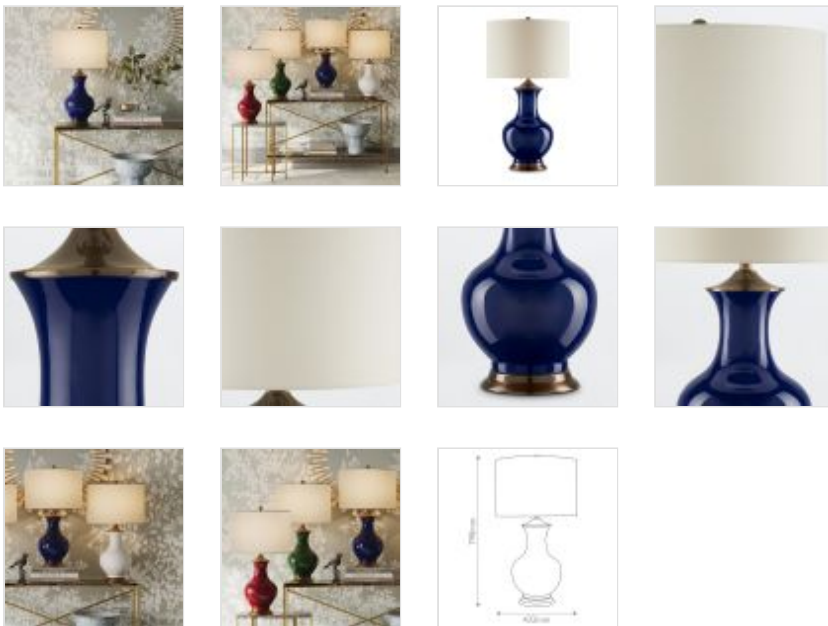

QNC-LILOU-TL-BLUE

Lilou 1 Lt Table Lamp - Blue / Antique Brass

DETAILS	
BRAND	Currey & Company
FAMILY	Lilou
SUITABLE LOCATION	Interior
GUARANTEE	Standard 2 Year Guarantee
FINISH	Blue / Antique Brass
FITTING HEIGHT	790mm
DIAMETER	432mm
POWER SOURCE	Mains Voltage
VOLTAGE	220-240v 50hz
MAXIMUM WATTAGE	150W
NUMBER OF LAMPS	1
SOCKET	E27
INTEGRATED LED	No
CLASS	Class I
BUILD MATERIALS	Porcelain, Metal, Shantung
SHADE MATERIAL	Eggshell Shantung
DIMMABLE FITTING	Compatible With Dimmable Lamps
PRODUCT WEIGHT	7.3kg
BOX DIMENSIONS	50 X 50 X 73cm
BOX WEIGHT	9.50 Kg

**PRODUCT DETAILS**

Serenity has a profile in the Lilou Blue Table Lamp with its lovely vase-like profile. Made of porcelain, the blue surface has a luster to it for which this time-honored material is known. The depth of the blue is luscious even though it's cool. This is complemented by the metal hardware and base in an antique brass finish. A light element to the composition is the eggshell shantung drum shade, which is fastened in place with an antique brass finial. The Lilou is one of our most popular designs by Tom Caddell.