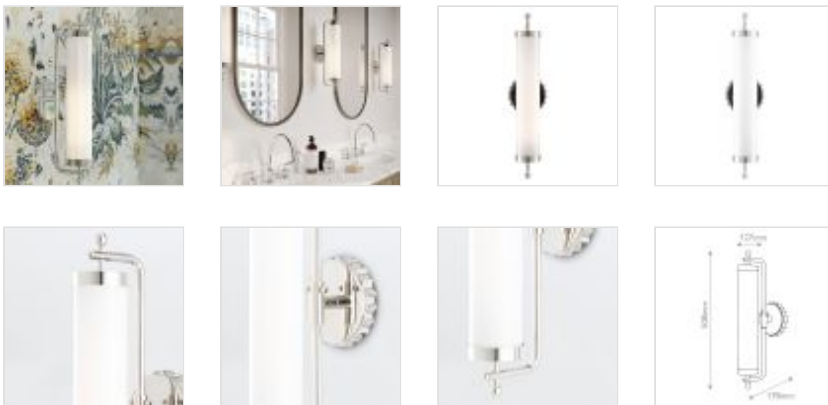

**QNC-LATIMER-WB-PN**

Latimer 1 Lt Wall Light - White / Polished Nickel

DETAILS	
<b>BRAND</b>	Currey & Company
<b>FAMILY</b>	Latimer
<b>SUITABLE LOCATION</b>	Interior / Bathroom
<b>GUARANTEE</b>	Standard 2 Year Guarantee
<b>IP RATING</b>	IP44
<b>FINISH</b>	White / Polished Nickel
<b>FITTING HEIGHT</b>	508mm
<b>WIDTH</b>	127mm
<b>PROJECTION/DEPTH</b>	178mm
<b>POWER SOURCE</b>	Mains Voltage
<b>VOLTAGE</b>	220-240v 50hz
<b>MAXIMUM WATTAGE</b>	60W
<b>NUMBER OF LAMPS</b>	1
<b>SOCKET</b>	E27
<b>INTEGRATED LED</b>	No
<b>CLASS</b>	Class I
<b>BUILD MATERIALS</b>	Glass, Brass, Metal
<b>DIMMABLE FITTING</b>	Compatible With Dimmable Lamps
<b>PRODUCT WEIGHT</b>	1.9kg
<b>BOX DIMENSIONS</b>	61 X 44.5 X 27cm
<b>BOX WEIGHT</b>	3.50 Kg

**PRODUCT DETAILS**

The Latimer Nickel Wall Sconce in our Barry Goralnick Collection is made of metal in a polished nickel finish and a tubular milk-glass shade. This silver sconce is IP44 rated for bathrooms.