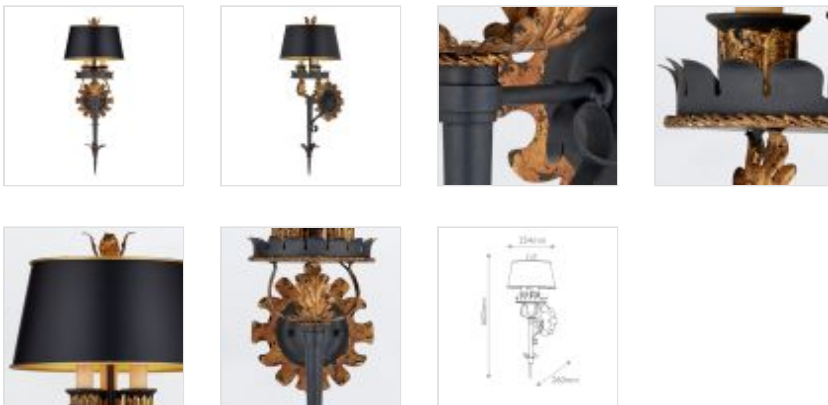

QNC-DUKE-3WB-ZBG
 Duke 3 Lt Wall Light - Zanzibar Gold Leaf /
 Zanzibar Black

DETAILS	
BRAND	Currey & Company
FAMILY	Duke
SUITABLE LOCATION	Interior
GUARANTEE	Standard 2 Year Guarantee
FINISH	Zanzibar Gold Leaf / Zanzibar Black
FITTING HEIGHT	660mm
WIDTH	254mm
PROJECTION/DEPTH	260mm
POWER SOURCE	Mains Voltage
VOLTAGE	220-240v 50hz
MAXIMUM WATTAGE	40W
NUMBER OF LAMPS	3
SOCKET	E14
INTEGRATED LED	No
CLASS	Class I
BUILD MATERIALS	Composite, Wrought Iron
SHADE MATERIAL	Zanzibar Black Metal
DIMMABLE FITTING	Compatible With Dimmable Lamps
PRODUCT WEIGHT	5kg
BOX DIMENSIONS	106.5 X 29.5 X 31.5cm
BOX WEIGHT	6.00 Kg

PRODUCT DETAILS

The Duke Wall Sconce is finished in deep Zanzibar black with Zanzibar gold leaf accents. This incredibly detailed and opulent black wall sconce is a true masterpiece that was inspired by historical designs. The Duke is included in our Winterthur Collection.