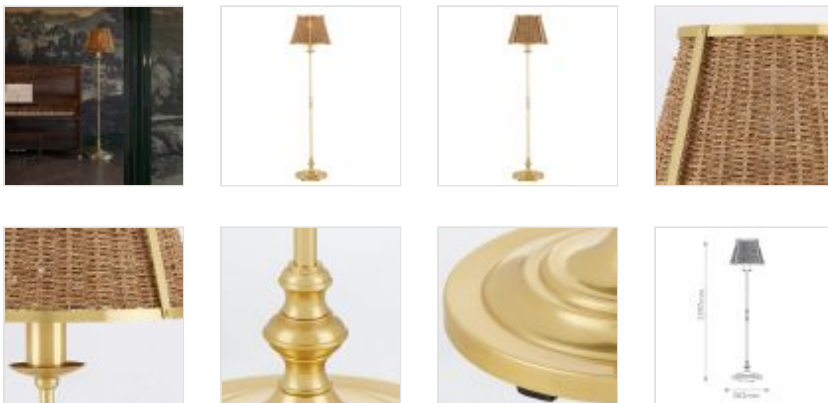

**QNC-DEAUVILLE-FL**  
 Deauville 1 Ft Floor Lamp - Polished Brass /  
 Natural

DETAILS	
BRAND	Currey & Company
FAMILY	Deauville
SUITABLE LOCATION	Interior
GUARANTEE	Standard 2 Year Guarantee
FINISH	Polished Brass / Natural
FITTING HEIGHT	1397mm
DIAMETER	362mm
POWER SOURCE	Mains Voltage
VOLTAGE	220-240v 50hz
MAXIMUM WATTAGE	75W
NUMBER OF LAMPS	1
SOCKET	E27
INTEGRATED LED	No
CLASS	Class I
BUILD MATERIALS	Steel, Seagrass
SHADE MATERIAL	Natural Seagrass/Metal
DIMMABLE FITTING	Compatible With Dimmable Lamps
PRODUCT WEIGHT	10.2kg
BOX DIMENSIONS	143 X 49.5 X 50cm
BOX WEIGHT	14.00 Kg

## PRODUCT DETAILS

The Deauville Floor Lamp was created by Suzanne Duin, who founded the Houston shop and design studio Maison Maison, and is known for a keen eye in sourcing authentic French antiques and home accessories from around the globe. Each piece in her line of woven light fixtures is handmade by artisans in Southeast Asia; the Deauville an example in natural seagrass and steel in a polished brass finish. This tailored floor lamp trimmed in gold brings both texture and French flair.