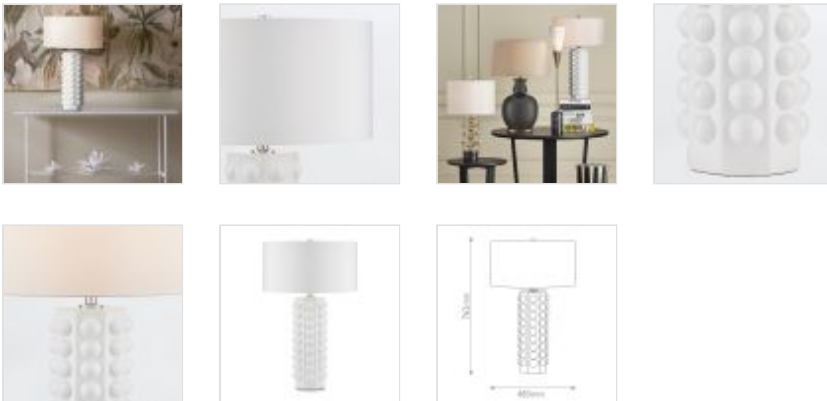

**QNC-CASSANDRA-TL-WH**

Cassandra 1 Lt Table Lamp - Matte White

DETAILS	
<b>BRAND</b>	Currey & Company
<b>FAMILY</b>	Cassandra
<b>SUITABLE LOCATION</b>	Interior
<b>GUARANTEE</b>	Standard 2 Year Guarantee
<b>FINISH</b>	Matte White
<b>FITTING HEIGHT</b>	762mm
<b>DIAMETER</b>	483mm
<b>POWER SOURCE</b>	Mains Voltage
<b>VOLTAGE</b>	220-240v 50hz
<b>MAXIMUM WATTAGE</b>	150W
<b>NUMBER OF LAMPS</b>	1
<b>SOCKET</b>	E27
<b>INTEGRATED LED</b>	No
<b>CLASS</b>	Class I
<b>BUILD MATERIALS</b>	Ceramic
<b>SHADE MATERIAL</b>	Off White Shantung
<b>DIMMABLE FITTING</b>	Compatible With Dimmable Lamps
<b>PRODUCT WEIGHT</b>	4.7kg
<b>BOX DIMENSIONS</b>	56 X 56 X 71cm
<b>BOX WEIGHT</b>	7.20 Kg

**PRODUCT DETAILS**

Made of ceramic in a matte white finish, the Cassandra White Table Lamp has a kicky vibe that is one part swinging seventies and one part contemporary. Designed by Clarence Mallari, the Cassandra has a knobby profile that will add depth to its spot in a room. Fitted with a off-white shantung drum shade, this composition has heft and scale to spare.