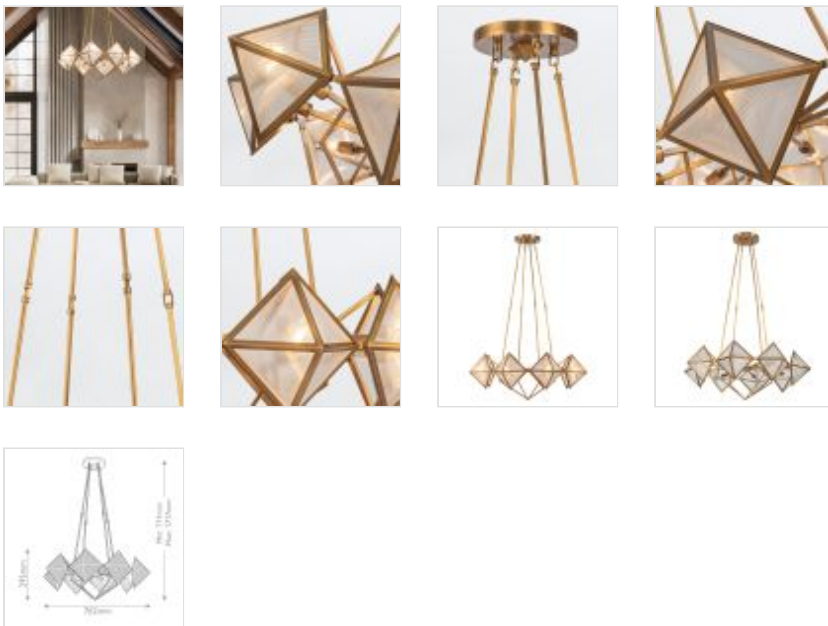

**QN-CAIRO8-VBS-CR**  
Cairo 8 Lt Chandelier - Vintage Brass

DETAILS	
<b>BRAND</b>	Alora
<b>FAMILY</b>	Cairo
<b>SUITABLE LOCATION</b>	Interior
<b>GUARANTEE</b>	Standard 2 Year Guarantee
<b>FINISH</b>	Vintage Brass
<b>FITTING HEIGHT</b>	295mm
<b>DIAMETER</b>	762mm
<b>MINIMUM DROP</b>	711mm
<b>MAXIMUM DROP</b>	1717mm
<b>POWER SOURCE</b>	Mains Voltage
<b>VOLTAGE</b>	220-240v 50hz
<b>MAXIMUM WATTAGE</b>	60W
<b>NUMBER OF LAMPS</b>	8
<b>SOCKET</b>	E14
<b>INTEGRATED LED</b>	No
<b>RODS SUPPLIED</b>	Supplied With 8 X 343mm Rods.
<b>CLASS</b>	Class I
<b>BUILD MATERIALS</b>	Steel, Clear Ribbed Glass
<b>DIMMABLE FITTING</b>	Compatible With Dimmable Lamps
<b>PRODUCT WEIGHT</b>	8.4kg
<b>BOX DIMENSIONS</b>	94 X 94 X 45cm
<b>BOX WEIGHT</b>	13.80 Kg

**PRODUCT DETAILS**

Cairo takes ancient form to a new, luxury level. Inspired by IM Pei's interpretation of the pyramids in the form of the Louvre, the Cairo collection exudes modern yet classic elegance. Strong metal frames dance with beautiful, ribbed glass in this stunning collection from American designer Elisa Carlucci.