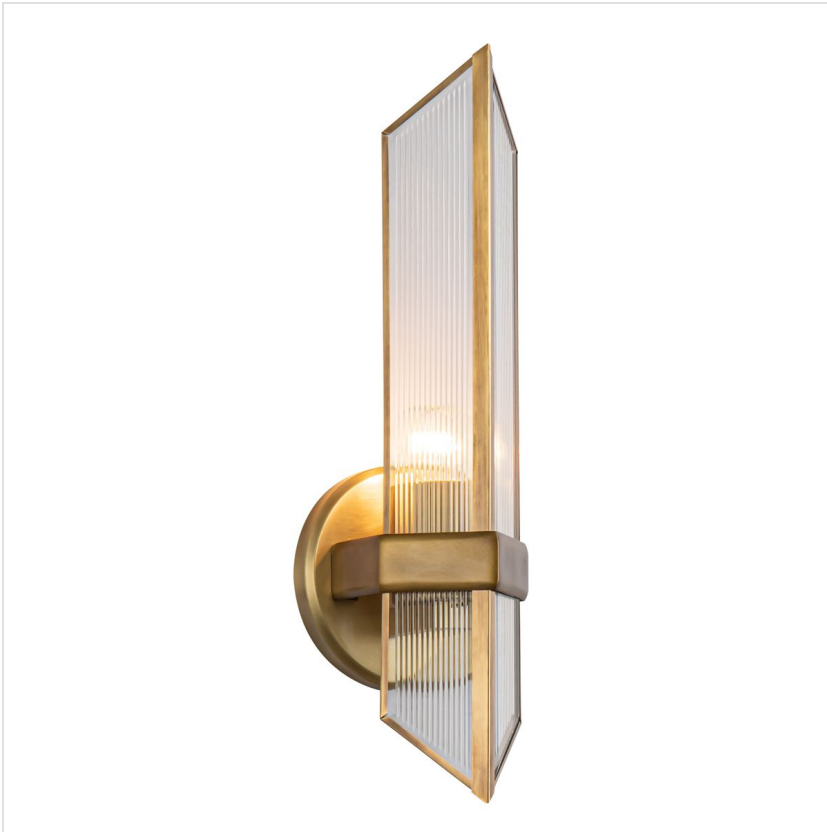

QN-CAIRO-1WB-VBS-CR

Cairo 1 It Wall Light - Vintage Brass

DETAILS	
BRAND	Alora
FAMILY	Cairo
SUITABLE LOCATION	Interior
GUARANTEE	Standard 2 Year Guarantee
FINISH	Vintage Brass
FITTING HEIGHT	385mm
WIDTH	120mm
PROJECTION/DEPTH	105mm
POWER SOURCE	Mains Voltage
VOLTAGE	220-240v 50hz
MAXIMUM WATTAGE	60W
NUMBER OF LAMPS	1
SOCKET	E27
INTEGRATED LED	No
CLASS	Class I
BUILD MATERIALS	Steel, Clear Ribbed Glass
DIMMABLE FITTING	Compatible With Dimmable Lamps
PRODUCT WEIGHT	1.02kg
BOX DIMENSIONS	47 X 21.5 X 20cm
BOX WEIGHT	1.58 Kg

**PRODUCT DETAILS**

Cairo takes ancient form to a new, luxury level. Inspired by IM Pei's interpretation of the pyramids in the form of the Louvre, the Cairo collection exudes modern yet classic elegance. Strong metal frames dance with beautiful, ribbed glass in this stunning collection from American designer Elisa Carlucci.