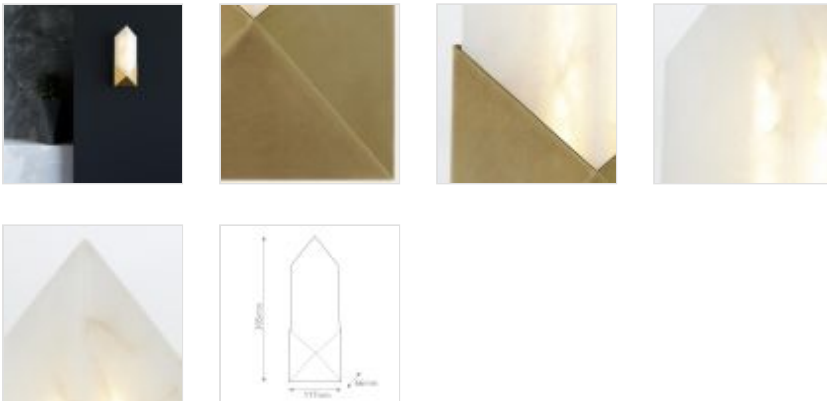

QN-CAESAR-W-S-VBS-AR

Caesar Small LED Wall Light - Vintage Brass

**DETAILS**

BRAND	Alora
FAMILY	Caesar
SUITABLE LOCATION	Interior
GUARANTEE	Standard 2 Year Guarantee
FINISH	Vintage Brass
FITTING HEIGHT	305mm
WIDTH	117mm
PROJECTION/DEPTH	66mm
POWER SOURCE	Mains Voltage
VOLTAGE	220-240v 50hz
MAXIMUM WATTAGE	9W
SOCKET	LED
INTEGRATED LED	Yes
LED LUMENS	620LM
LED COLOUR TEMP	2954K
CLASS	Class I
BUILD MATERIALS	Alabaster, Steel
HOURS	50,000 Hours
DIMMABLE FITTING	Dimmable
PRODUCT WEIGHT	1.44kg
BOX DIMENSIONS	40 X 21 X 16cm
BOX WEIGHT	1.84 Kg

**PRODUCT DETAILS**

Embracing the bold geometry of crystalline forms, the Caesar collection is truly jewelry for a space. Diamond like shades crafted in alabaster gracefully adorn a geometric metal base. This collection is bound to make a classic statement anywhere it goes. *Alabaster boasts distinct variations in both its veining and tone, a unique characteristic of a timeless natural material. No two pieces will look the exact same.