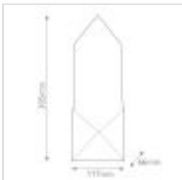

DETAILS

BRAND	Alora
FAMILY	Caesar
SUITABLE LOCATION	Interior
GUARANTEE	Standard 2 Year Guarantee
FINISH	Urban Bronze
FITTING HEIGHT	305mm
WIDTH	117mm
PROJECTION/DEPTH	66mm
POWER SOURCE	Mains Voltage
VOLTAGE	220-240v 50hz
MAXIMUM WATTAGE	9W
SOCKET	LED
INTEGRATED LED	Yes
LED LUMENS	620LM
LED COLOUR TEMP	2954K
CLASS	Class I
BUILD MATERIALS	Alabaster, Steel
HOURS	50,000 Hours
DIMMABLE FITTING	Dimmable
PRODUCT WEIGHT	1.44kg
BOX DIMENSIONS	40 X 21 X 16cm
BOX WEIGHT	1.84 Kg