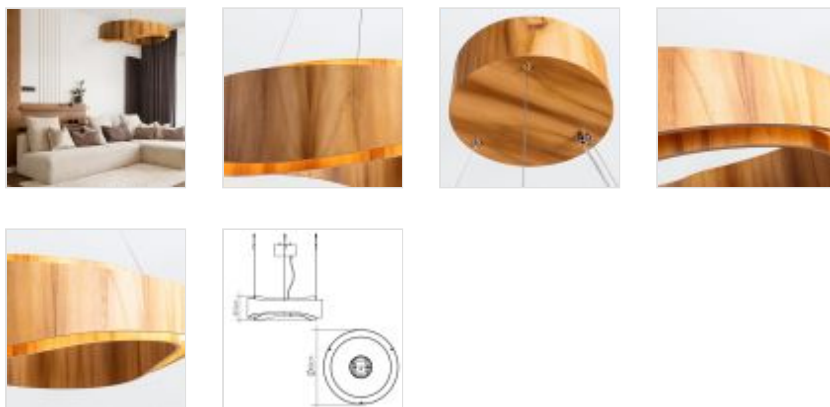

**QN-HORIZON-RING-LED-80-TEAK**  
 Horizon LED Medium Ring Pendant - Teak Veneer

DETAILS	
BRAND	Accord Lighting
FAMILY	Horizon
SUITABLE LOCATION	Interior
GUARANTEE	Standard 2 Year Guarantee
FINISH	Teak
FITTING HEIGHT	205mm
DIAMETER	800mm
MINIMUM DROP	595mm
MAXIMUM DROP	3195mm
VOLTAGE	220-240v 50hz
MAXIMUM WATTAGE	58W
SOCKET	58W LED
INTEGRATED LED	Yes
LED LUMENS	2050LM
LED COLOUR TEMP	3000K
CLASS	Class II
BUILD MATERIALS	Natural Wood Veneer, Acrylic
DIMMABLE FITTING	Non Dimmable
PRODUCT WEIGHT	8.2kg
BOX DIMENSIONS	85 X 84 X 23cm
BOX WEIGHT	9.00 Kg

**PRODUCT DETAILS**

The undulating large (80cm) ring of the Horizon pendant has a beautiful natural teak wood veneer with an acrylic diffuser for the LED lightsource.