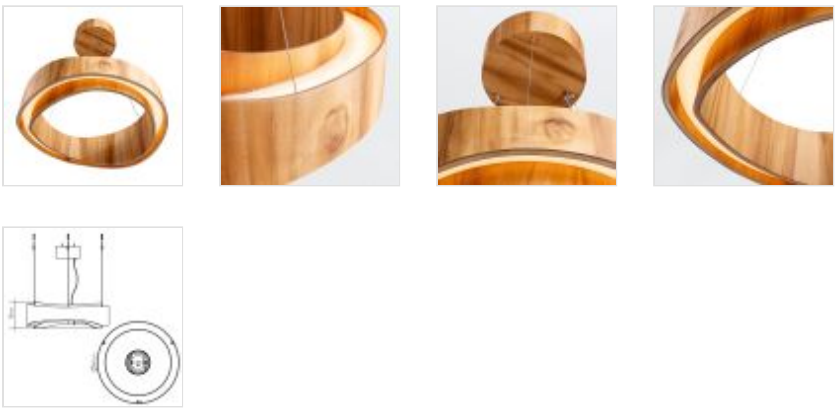

**QN-HORIZON-RING-LED-60-TEAK**  
 Horizon LED Large Ring Pendant - Teak Veneer

DETAILS	
<b>BRAND</b>	Accord Lighting
<b>FAMILY</b>	Horizon
<b>SUITABLE LOCATION</b>	Interior
<b>GUARANTEE</b>	Standard 2 Year Guarantee
<b>FINISH</b>	Teak
<b>FITTING HEIGHT</b>	190mm
<b>DIAMETER</b>	600mm
<b>MINIMUM DROP</b>	580mm
<b>MAXIMUM DROP</b>	2980mm
<b>VOLTAGE</b>	220-240v 50hz
<b>MAXIMUM WATTAGE</b>	43W
<b>SOCKET</b>	43W LED
<b>INTEGRATED LED</b>	Yes
<b>LED LUMENS</b>	1540LM
<b>LED COLOUR TEMP</b>	3000K
<b>CLASS</b>	Class II
<b>BUILD MATERIALS</b>	Natural Wood Veneer, Acrylic
<b>DIMMABLE FITTING</b>	Non Dimmable
<b>PRODUCT WEIGHT</b>	4.8kg
<b>BOX DIMENSIONS</b>	63 X 64 X 23cm
<b>BOX WEIGHT</b>	6.40 Kg

**PRODUCT DETAILS**

The undulating medium (60cm) ring of the Horizon pendant has a beautiful natural teak wood veneer with an acrylic diffuser for the LED lightsource.