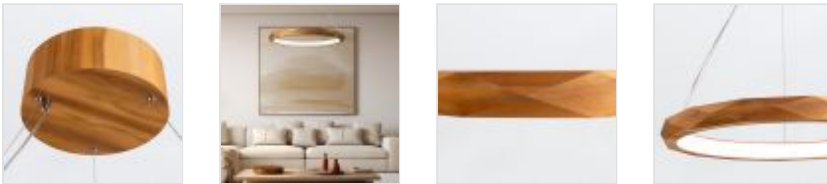

QN-ANGULAR-RING-LED-80-TEAK
Angular LED Pendant Light - Teak Veneer

DETAILS

BRAND	Accord Lighting
FAMILY	Angular
SUITABLE LOCATION	Interior
GUARANTEE	Standard 2 Year Guarantee
FINISH	Teak
FITTING HEIGHT	60mm
DIAMETER	800mm
MINIMUM DROP	650mm
MAXIMUM DROP	3150mm
VOLTAGE	220-240v 50hz
MAXIMUM WATTAGE	29W
SOCKET	LED
INTEGRATED LED	Yes
LED LUMENS	1680LM
LED COLOUR TEMP	3000K
CLASS	Class II
BUILD MATERIALS	Natural Wood Veneer, Nickel Plated Aluminium
DIMMABLE FITTING	Non Dimmable
PRODUCT WEIGHT	4.1kg
BOX DIMENSIONS	83 X 83 X 12cm
BOX WEIGHT	5.10 Kg

PRODUCT DETAILS

The Angular ring shaped LED pendant is finished in a natural Teak wood veneer and the light source is diffused with an acrylic panel.