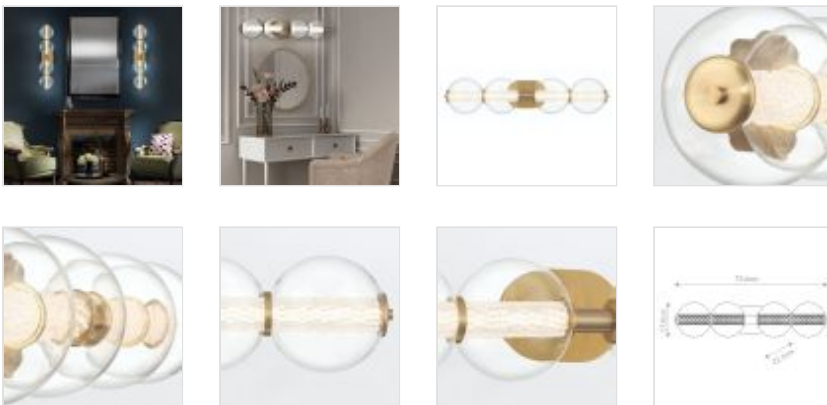

QN-ATOMO-4W-BG

Atomo 4 Lt Wall Light - Gold

**DETAILS**

BRAND	Eurofase
FAMILY	Atomo
SUITABLE LOCATION	Interior / Bathroom
GUARANTEE	Standard 2 Year Guarantee
IP RATING	IP44
FINISH	Brushed Gold
FITTING HEIGHT	170mm
WIDTH	756mm
PROJECTION/DEPTH	211mm
POWER SOURCE	Mains Voltage
VOLTAGE	220-240v 50hz
MAXIMUM WATTAGE	18.5W
SOCKET	LED
INTEGRATED LED	Yes
LED LUMENS	1780Lm
LED COLOUR TEMP	3000k
CLASS	Class II
BUILD MATERIALS	Aluminium, Steel, Clear Glass
SHADE MATERIAL	Glass
HOURS	20000
DIMMABLE FITTING	Dimmable
PRODUCT WEIGHT	4.4kg
BOX DIMENSIONS	44.5 X 44.5 X 40cm
BOX WEIGHT	6.57 Kg

**PRODUCT DETAILS**

A fascinating collection of globe fixtures, Atomo offers a unique and proprietary LED lamping called Crystal Pitch™. Faceted crystal gears surround the LED light source to emit spectacular refraction within the crystal glass globe.