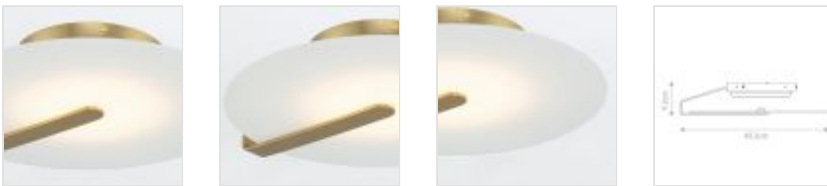

QN-NUVOLA-F-M-BG

Nuvola Medium Ceiling / Wall Light - Gold

**DETAILS**

BRAND	Eurofase
FAMILY	Nuvola
SUITABLE LOCATION	Interior
GUARANTEE	Standard 2 Year Guarantee
FINISH	Brushed Gold
FITTING HEIGHT	92mm
DIAMETER	432mm
POWER SOURCE	Mains Voltage
VOLTAGE	220-240v 50hz
MAXIMUM WATTAGE	18W
SOCKET	LED
INTEGRATED LED	No
LED LUMENS	800Lm
LED COLOUR TEMP	3000k
CLASS	Class I
BUILD MATERIALS	Steel, Frosted Glass
SHADE MATERIAL	Glass
HOURS	20000
DIMMABLE FITTING	Dimmable
PRODUCT WEIGHT	4.12kg
BOX DIMENSIONS	48 X 48 X 19cm
BOX WEIGHT	6.15 Kg

**PRODUCT DETAILS**

Low ceilings have remained a lighting challenge. Nuvolo solves this problem with a simple, low-profile white disc suspended by a single arm to help in the illumination of all room, regardless of ceiling height. Additionally allows for continuity of design on ceilings and walls.