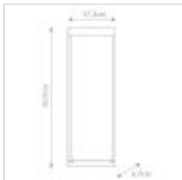

QN-KABO-M-BK

Kabo Outdoor Wall Light Medium - Powder Coat Black

DETAILS	
BRAND	Eurofase
FAMILY	Kabo
SUITABLE LOCATION	Exterior
GUARANTEE	Standard 2 Year Guarantee
IP RATING	IP44
FINISH	Textured Black
FITTING HEIGHT	509mm
WIDTH	173mm
PROJECTION/DEPTH	67mm
POWER SOURCE	Mains Voltage
VOLTAGE	220-240v 50hz
MAXIMUM WATTAGE	10W
SOCKET	LED
INTEGRATED LED	Yes
LED LUMENS	200Lm
LED COLOUR TEMP	3000k
CLASS	Class I
BUILD MATERIALS	Aluminium, Clear Seeded Glass
SHADE MATERIAL	Glass
HOURS	20000
DIMMABLE FITTING	Dimmable
PRODUCT WEIGHT	2.64kg
BOX DIMENSIONS	56.5 X 11 X 22.5cm
BOX WEIGHT	4.87 Kg

**PRODUCT DETAILS**

Influenced by the curve of an ocean wave, Kabo is an accent exterior light that gives a beautiful effect when lit. Integrated LED light is pushed through the length of the curved clear seeded glass panel to result in a soft and elegant lighting solution. IP44 rated for outdoor.