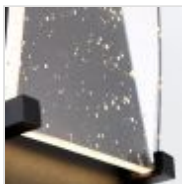

QN-KABO-M-BK

Kabo Outdoor Wall Light Medium - Powder Coat Black

DETAILS	
BRAND	Eurofase
FAMILY	Kabo
SUITABLE LOCATION	Exterior
GUARANTEE	Standard 2 Year Guarantee
IP RATING	IP44
FINISH	Textured Black
FITTING HEIGHT	509mm
WIDTH	173mm
PROJECTION/DEPTH	67mm
POWER SOURCE	Mains Voltage
VOLTAGE	220-240v 50hz
MAXIMUM WATTAGE	10W
SOCKET	LED
INTEGRATED LED	Yes
LED LUMENS	200Lm
LED COLOUR TEMP	3000k
CLASS	Class I
BUILD MATERIALS	Aluminium, Clear Seeded Glass
SHADE MATERIAL	Glass
HOURS	20000
DIMMABLE FITTING	Dimmable
PRODUCT WEIGHT	2.64kg
BOX DIMENSIONS	56.5 X 11 X 22.5cm
BOX WEIGHT	4.87 Kg

**PRODUCT DETAILS**

Influenced by the curve of an ocean wave, Kabo is an accent exterior light that gives a beautiful effect when lit. Integrated LED light is pushed through the length of the curved clear seeded glass panel to result in a soft and elegant lighting solution. IP44 rated for outdoor.