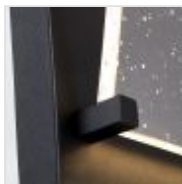

QN-KABO-M-BK

Kabo Outdoor Wall Light Medium - Powder Coat Black

DETAILS	
BRAND	Eurofase
FAMILY	Kabo
SUITABLE LOCATION	Exterior
GUARANTEE	Standard 2 Year Guarantee
IP RATING	IP44
FINISH	Textured Black
FITTING HEIGHT	509mm
WIDTH	173mm
PROJECTION/DEPTH	67mm
POWER SOURCE	Mains Voltage
VOLTAGE	220-240v 50hz
MAXIMUM WATTAGE	10W
SOCKET	LED
INTEGRATED LED	Yes
LED LUMENS	200Lm
LED COLOUR TEMP	3000k
CLASS	Class I
BUILD MATERIALS	Aluminium, Clear Seeded Glass
SHADE MATERIAL	Glass
HOURS	20000
DIMMABLE FITTING	Dimmable
PRODUCT WEIGHT	2.64kg
BOX DIMENSIONS	56.5 X 11 X 22.5cm
BOX WEIGHT	4.87 Kg

**PRODUCT DETAILS**

Influenced by the curve of an ocean wave, Kabo is an accent exterior light that gives a beautiful effect when lit. Integrated LED light is pushed through the length of the curved clear seeded glass panel to result in a soft and elegant lighting solution. IP44 rated for outdoor.