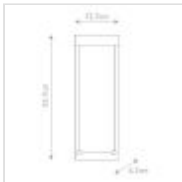

QN-KABO-S-BK

Kabo Outdoor Wall Light Small - Powder Coat Black

DETAILS	
BRAND	Eurofase
FAMILY	Kabo
SUITABLE LOCATION	Exterior
GUARANTEE	Standard 2 Year Guarantee
IP RATING	IP44
FINISH	Textured Black
FITTING HEIGHT	357mm
WIDTH	127mm
PROJECTION/DEPTH	67mm
POWER SOURCE	Mains Voltage
VOLTAGE	220-240v 50hz
MAXIMUM WATTAGE	6W
SOCKET	LED
INTEGRATED LED	Yes
LED LUMENS	120Lm
LED COLOUR TEMP	3000k
CLASS	Class I
BUILD MATERIALS	Aluminium, Clear Seeded Glass
SHADE MATERIAL	Glass
HOURS	20000
DIMMABLE FITTING	Dimmable
PRODUCT WEIGHT	1.5kg
BOX DIMENSIONS	40.5 X 11 X 17.5cm
BOX WEIGHT	2.47 Kg

PRODUCT DETAILS

Influenced by the curve of an ocean wave, Kabo is an accent exterior light that gives a beautiful effect when lit. Integrated LED light is pushed through the length of the curved clear seeded glass panel to result in a soft and elegant lighting solution. IP44 rated for outdoor.

Quintiesse
(Part of Elstead Lighting Group)
Elstead House
Mill Lane
Alton, GU34 2QJ,
United Kingdom

Phone
+44 (0) 1420 82377

Email
enquiries@quintiesse.com