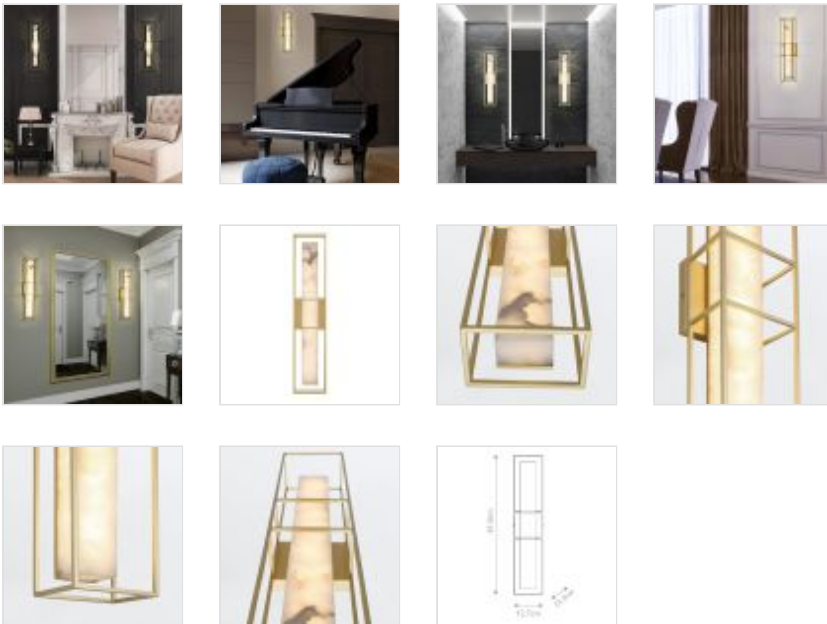

**QN-BLAKLEY-L-BG**

Blakley 1 Lt Wall Light Large - Matte Gold

**DETAILS**

<b>BRAND</b>	Eurofase
<b>FAMILY</b>	Blakley
<b>SUITABLE LOCATION</b>	Interior / Bathroom / Exterior
<b>GUARANTEE</b>	3 Year Anti Corrosion Guarantee
<b>IP RATING</b>	IP44
<b>FINISH</b>	Brushed Gold
<b>FITTING HEIGHT</b>	610mm
<b>WIDTH</b>	127mm
<b>PROJECTION/DEPTH</b>	115mm
<b>POWER SOURCE</b>	Mains Voltage
<b>VOLTAGE</b>	220-240v 50hz
<b>MAXIMUM WATTAGE</b>	20W
<b>SOCKET</b>	LED
<b>INTEGRATED LED</b>	No
<b>LED LUMENS</b>	1750Lm
<b>LED COLOUR TEMP</b>	3000k
<b>CLASS</b>	Class II
<b>BUILD MATERIALS</b>	Steel, Alabaster
<b>SHADE MATERIAL</b>	Alabaster
<b>HOURS</b>	20000
<b>DIMMABLE FITTING</b>	Dimmable
<b>PRODUCT WEIGHT</b>	4kg
<b>BOX DIMENSIONS</b>	19 X 15.5 X 70cm
<b>BOX WEIGHT</b>	6.37 Kg

**PRODUCT DETAILS**

Organic and industrial have been combined. The softness of one piece, hand carved alabaster surrounded by a metal frame to represent the yin and yang in design.