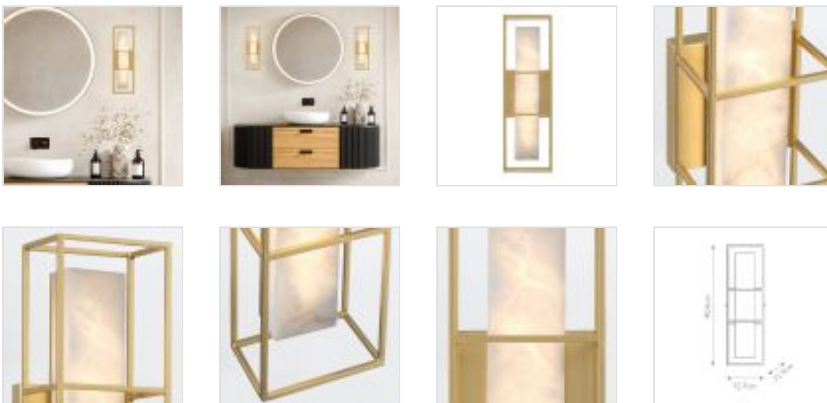

QN-BLAKLEY-M-BG

Blakley 1 Lt Wall Light Medium - Matte Gold

**DETAILS**

BRAND	Eurofase
FAMILY	Blakley
SUITABLE LOCATION	Interior / Bathroom / Exterior
GUARANTEE	3 Year Anti Corrosion Guarantee
IP RATING	IP44
FINISH	Brushed Gold
FITTING HEIGHT	406mm
WIDTH	127mm
PROJECTION/DEPTH	115mm
POWER SOURCE	Mains Voltage
VOLTAGE	220-240v 50hz
MAXIMUM WATTAGE	13W
SOCKET	LED
INTEGRATED LED	No
LED LUMENS	800Lm
LED COLOUR TEMP	3000k
CLASS	Class II
BUILD MATERIALS	Steel, Alabaster
SHADE MATERIAL	Alabaster
HOURS	20000
DIMMABLE FITTING	Dimmable
PRODUCT WEIGHT	3.2kg
BOX DIMENSIONS	48 X 19 X 15.5cm
BOX WEIGHT	4.63 Kg

**PRODUCT DETAILS**

Organic and industrial have been combined. The softness of one piece, hand carved alabaster surrounded by a metal frame to represent the yin and yang in design.