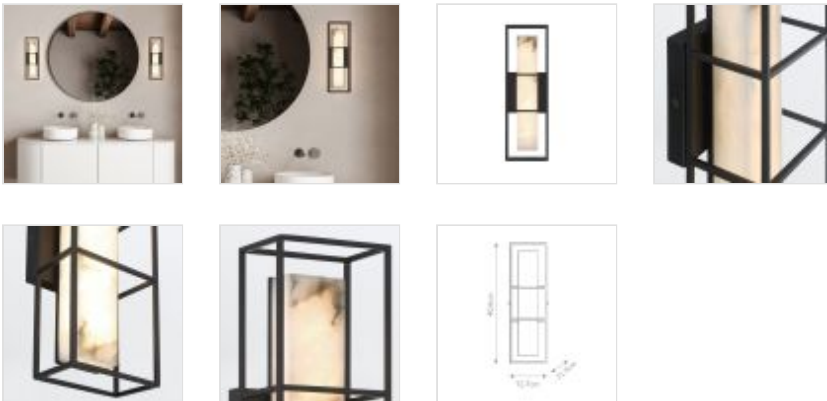

QN-BLAKLEY-M-BK

Blakley 1 Lt Wall Light Medium - Matte Black

DETAILS	
BRAND	Eurofase
FAMILY	Blakley
SUITABLE LOCATION	Interior / Bathroom / Exterior
GUARANTEE	3 Year Anti Corrosion Guarantee
IP RATING	IP44
FINISH	Matte Black
FITTING HEIGHT	406mm
WIDTH	127mm
PROJECTION/DEPTH	115mm
POWER SOURCE	Mains Voltage
VOLTAGE	220-240v 50hz
MAXIMUM WATTAGE	13W
SOCKET	LED
INTEGRATED LED	No
LED LUMENS	800Lm
LED COLOUR TEMP	3000k
CLASS	Class II
BUILD MATERIALS	Steel, Alabaster
SHADE MATERIAL	Alabaster
HOURS	20000
DIMMABLE FITTING	Dimmable
PRODUCT WEIGHT	3.2kg
BOX DIMENSIONS	48 X 19 X 15.5cm
BOX WEIGHT	4.63 Kg

**PRODUCT DETAILS**

Organic and industrial have been combined. The softness of one piece, hand carved alabaster surrounded by a metal frame to represent the yin and yang in design.