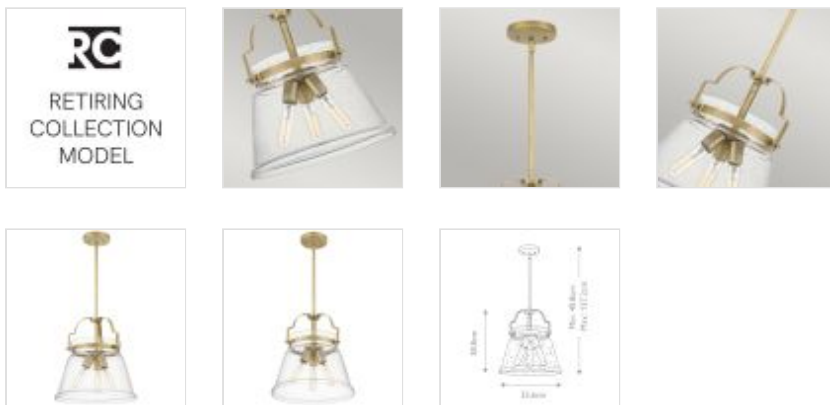

QN-WIMBERLEY-P-WS
 Wimberley 3 Light Pendant - Weathered Brass

DETAILS	
BRAND	Quoizel
FAMILY	Wimberley
SUITABLE LOCATION	Interior
GUARANTEE	General 2 Year Guarantee
FINISH	Weathered Brass
FITTING HEIGHT	388mm
DIAMETER	356mm
MINIMUM DROP	408mm
MAXIMUM DROP	1372mm
POWER SOURCE	Mains Voltage
VOLTAGE	220-240v 50hz
MAXIMUM WATTAGE	60W
NUMBER OF LAMPS	3
SOCKET	E27
INTEGRATED LED	No
RODS SUPPLIED	2 X 305mm & 2 X 152mm Rods Included
CLASS	Class I
BUILD MATERIALS	Steel, Clear Seeded Glass
SHADE MATERIAL	Glass
DIMMABLE FITTING	Compatible With Dimmable Lamps
PRODUCT WEIGHT	3.82kg
BOX DIMENSIONS	42 X 42 X 34.5cm
BOX WEIGHT	6.20 Kg

PRODUCT DETAILS

Wimberley is an oversized bell shaped, seeded glass shade with Weathered Brass metalwork. This vintage design will sit comfortably in any modern or transitional kitchen or bar.